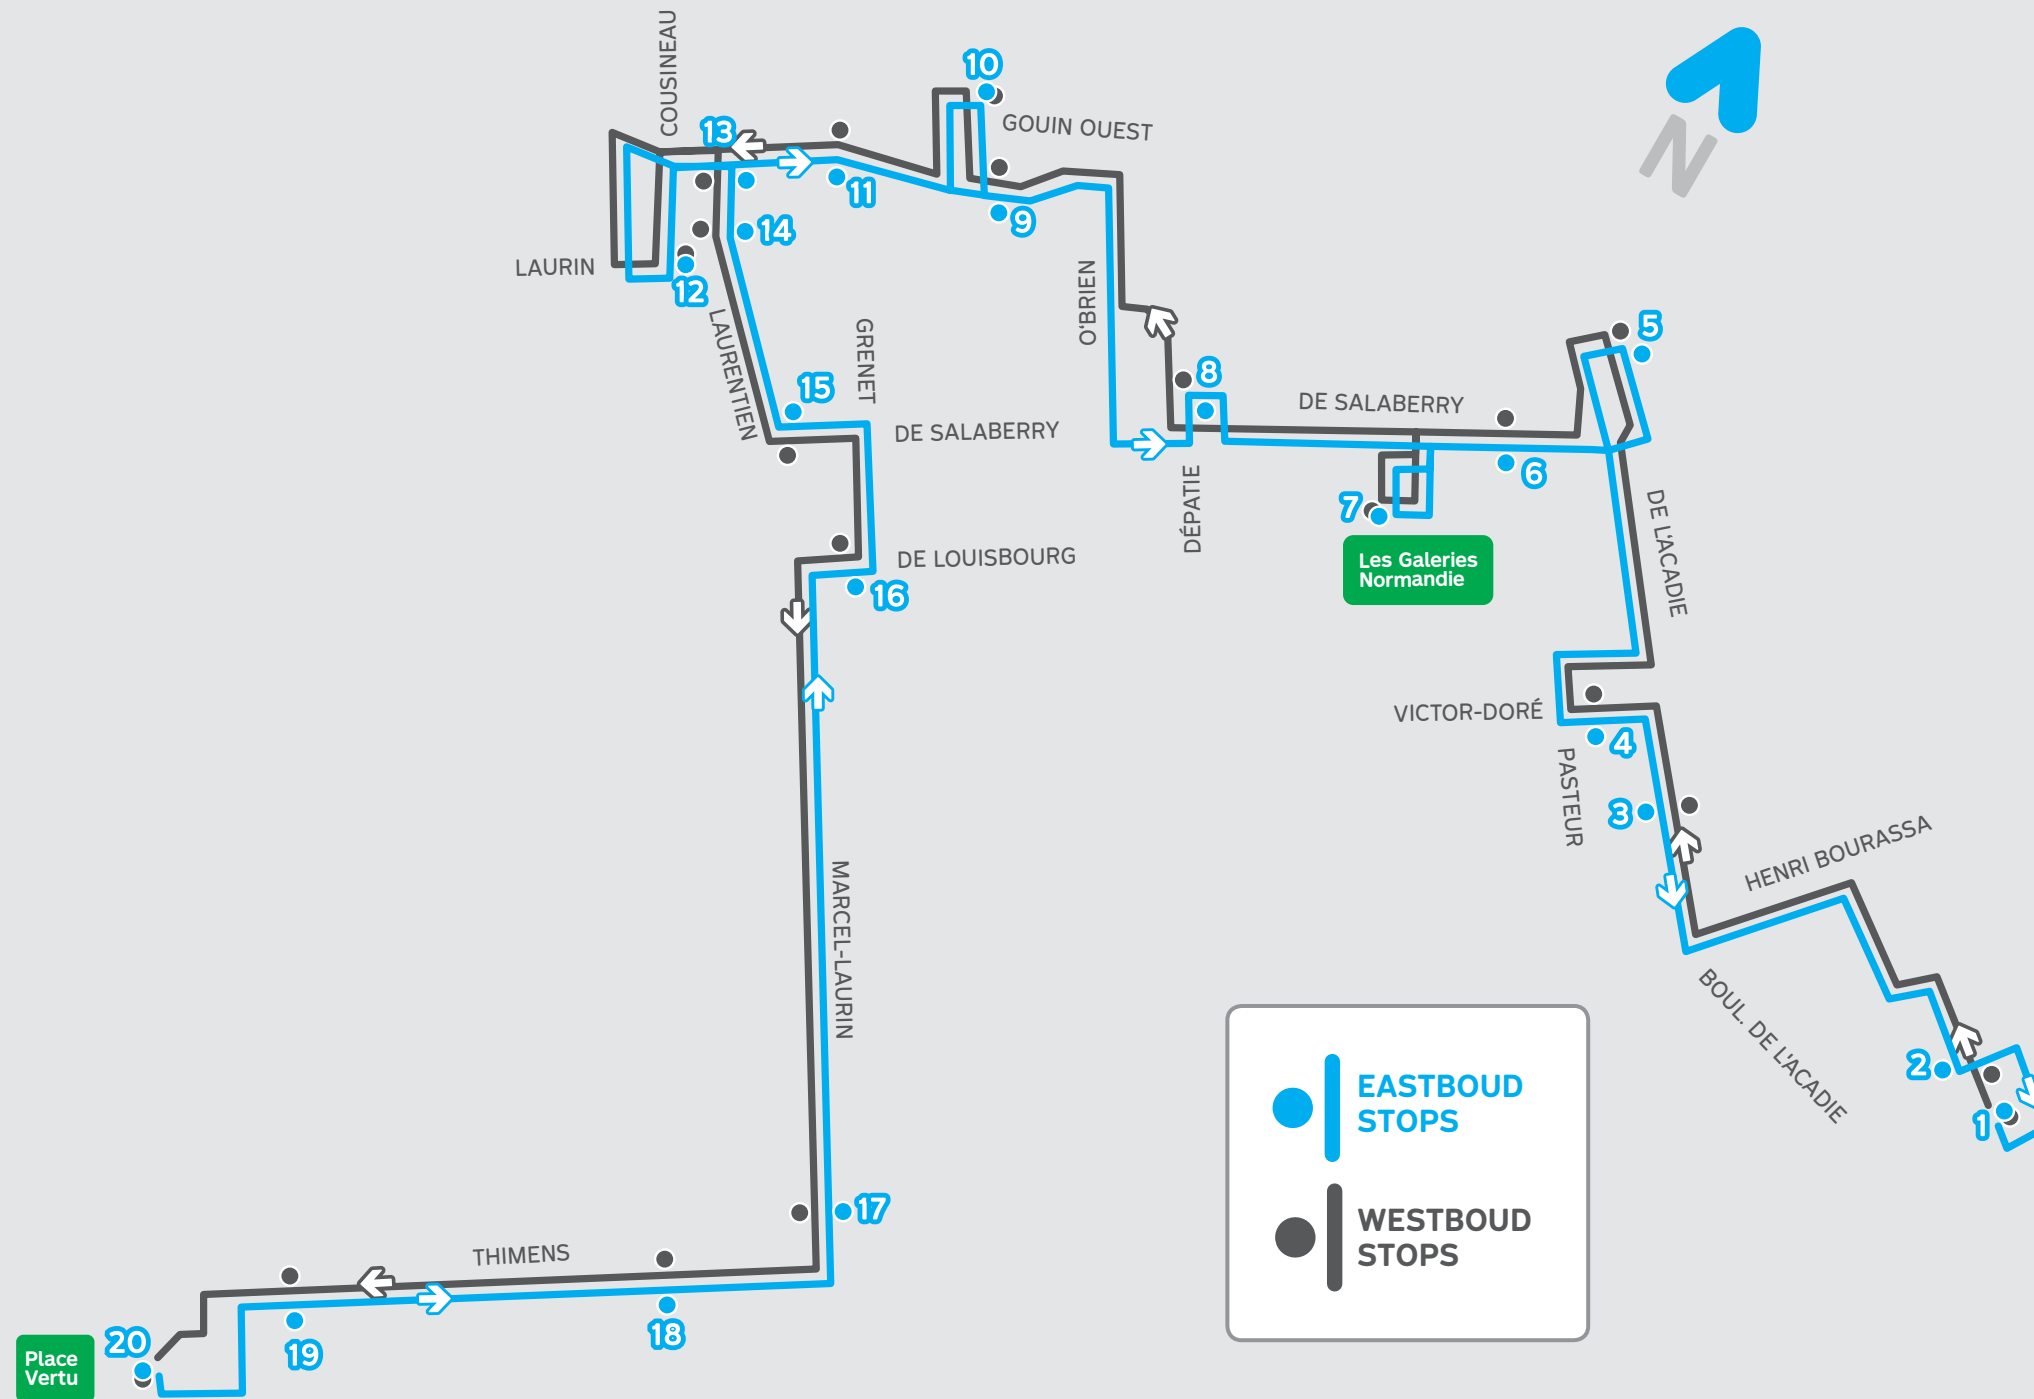

Providing service on Mondays, Wednesdays and Fridays, except legal holidays.

The Navette Or shuttle is specially designed with seniors in mind.

- To get around your neighbourhood easily and safely

How much does it cost?

Fares are the same as for the bus and métro!

For information or comments

Call 514 786-4636 + option 4 + option 1.

Bus stop codes

With the five-digit bus stop codes on the other side, you can get timetable information for your bus line by telephone at 514 A-U-T-O-B-U-S (514 288-6287) or by internet at stm.info.

11725 avril 2012 NAVETTES OR