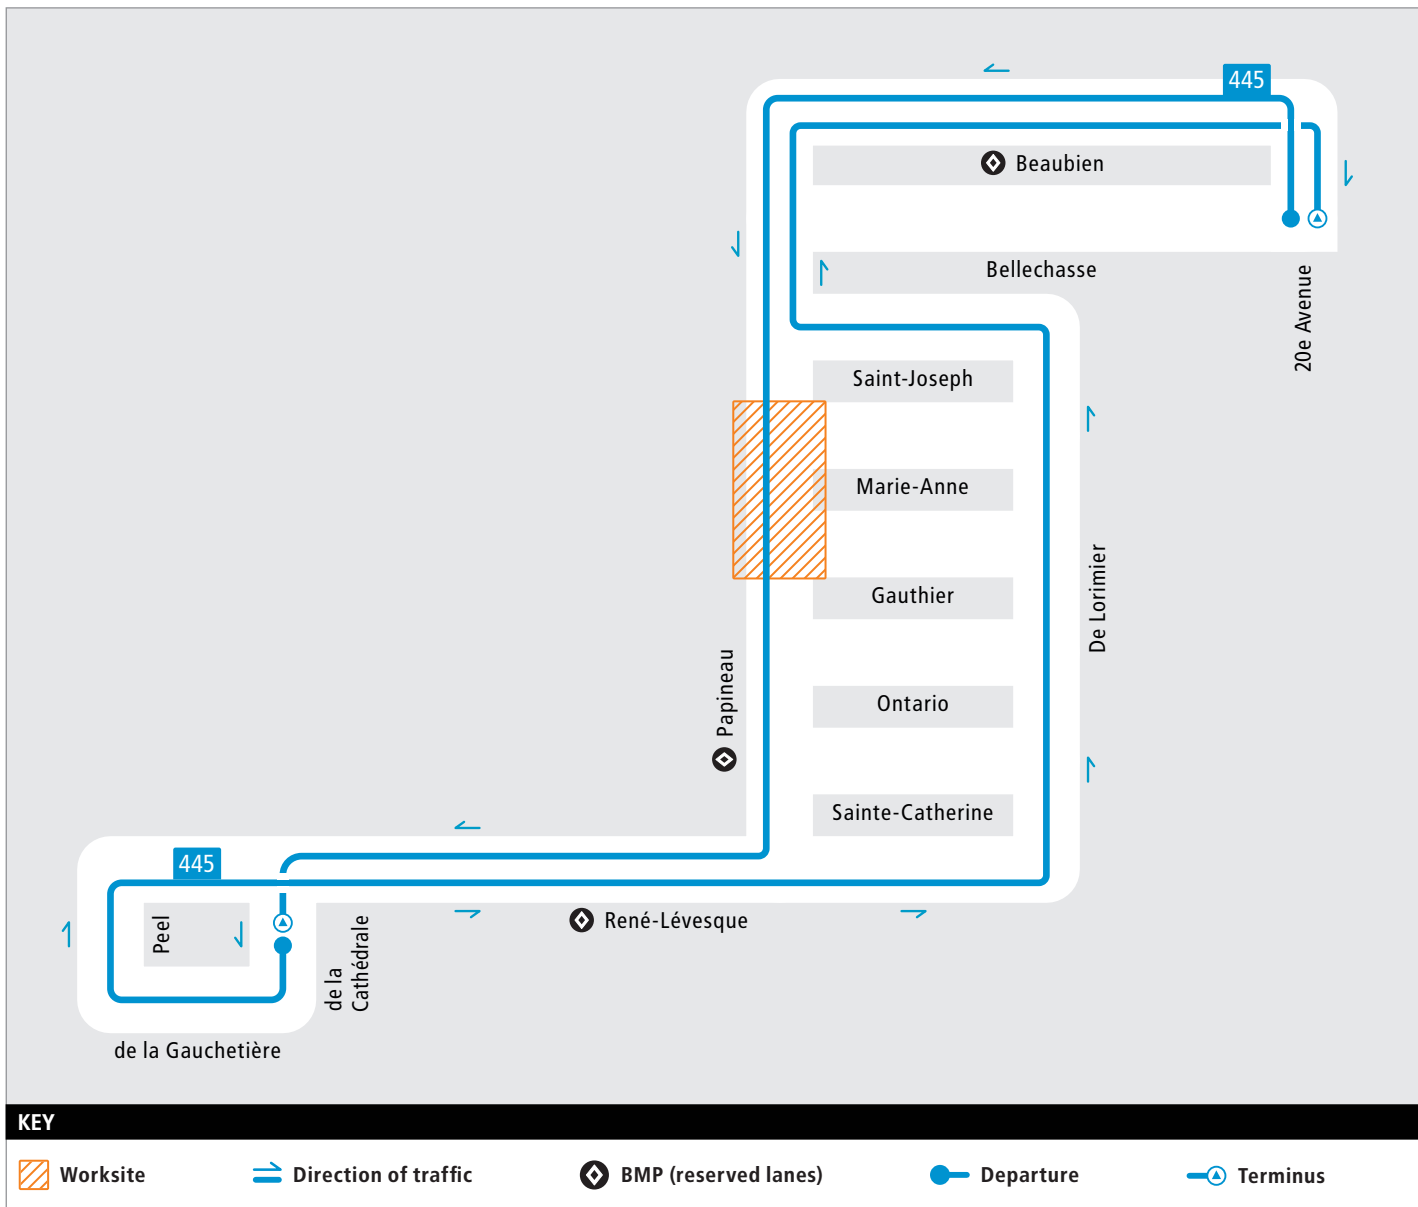

445

Express Papineau

- **Direct route to downtown**
- **Service available during peak periods, during the week**
 - Southbound, from 6:30 to 9:00 a.m., every 10 minutes
 - Northbound, from 3:30 to 6:30 p.m., every 15 minutes
- **Bus preferential measures along sections of René-Lévesque Boulevard, Papineau Street and Beaubien Street**
- **Other bus preferential measures are being considered**