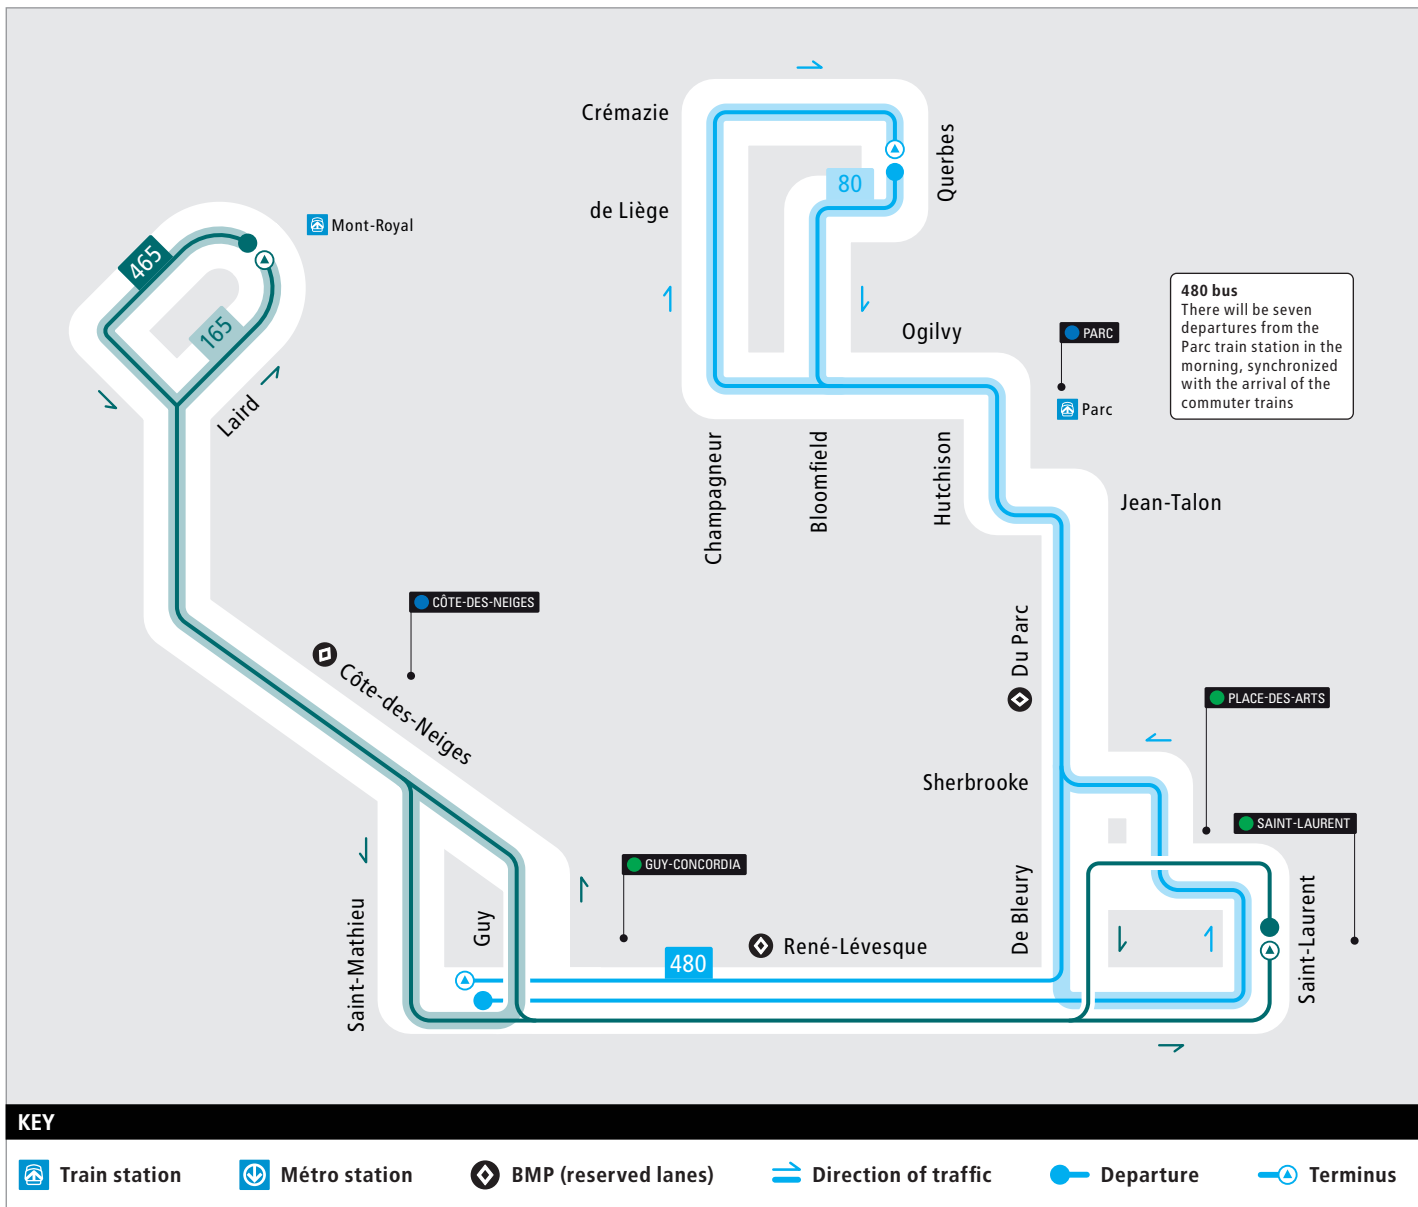

465

Express Côte-des-Neiges

480

Express Du Parc

480 bus
 There will be seven departures from the Parc train station in the morning, synchronized with the arrival of the commuter trains

• **Division of the 435 bus for more regular service**

- Consolidation of service on the 480 bus
- Maintenance of the level of service on the 465 bus

• **Service available during peak periods, during the week**

- Southbound, from 6:30 to 9:30 a.m.
- Northbound, from 3:30 to 6:30 p.m.

• **Bus preferential measures along Côte-des-Neiges, René-Lévesque and du Parc**

• **Added service on the local 80 and 165 buses**