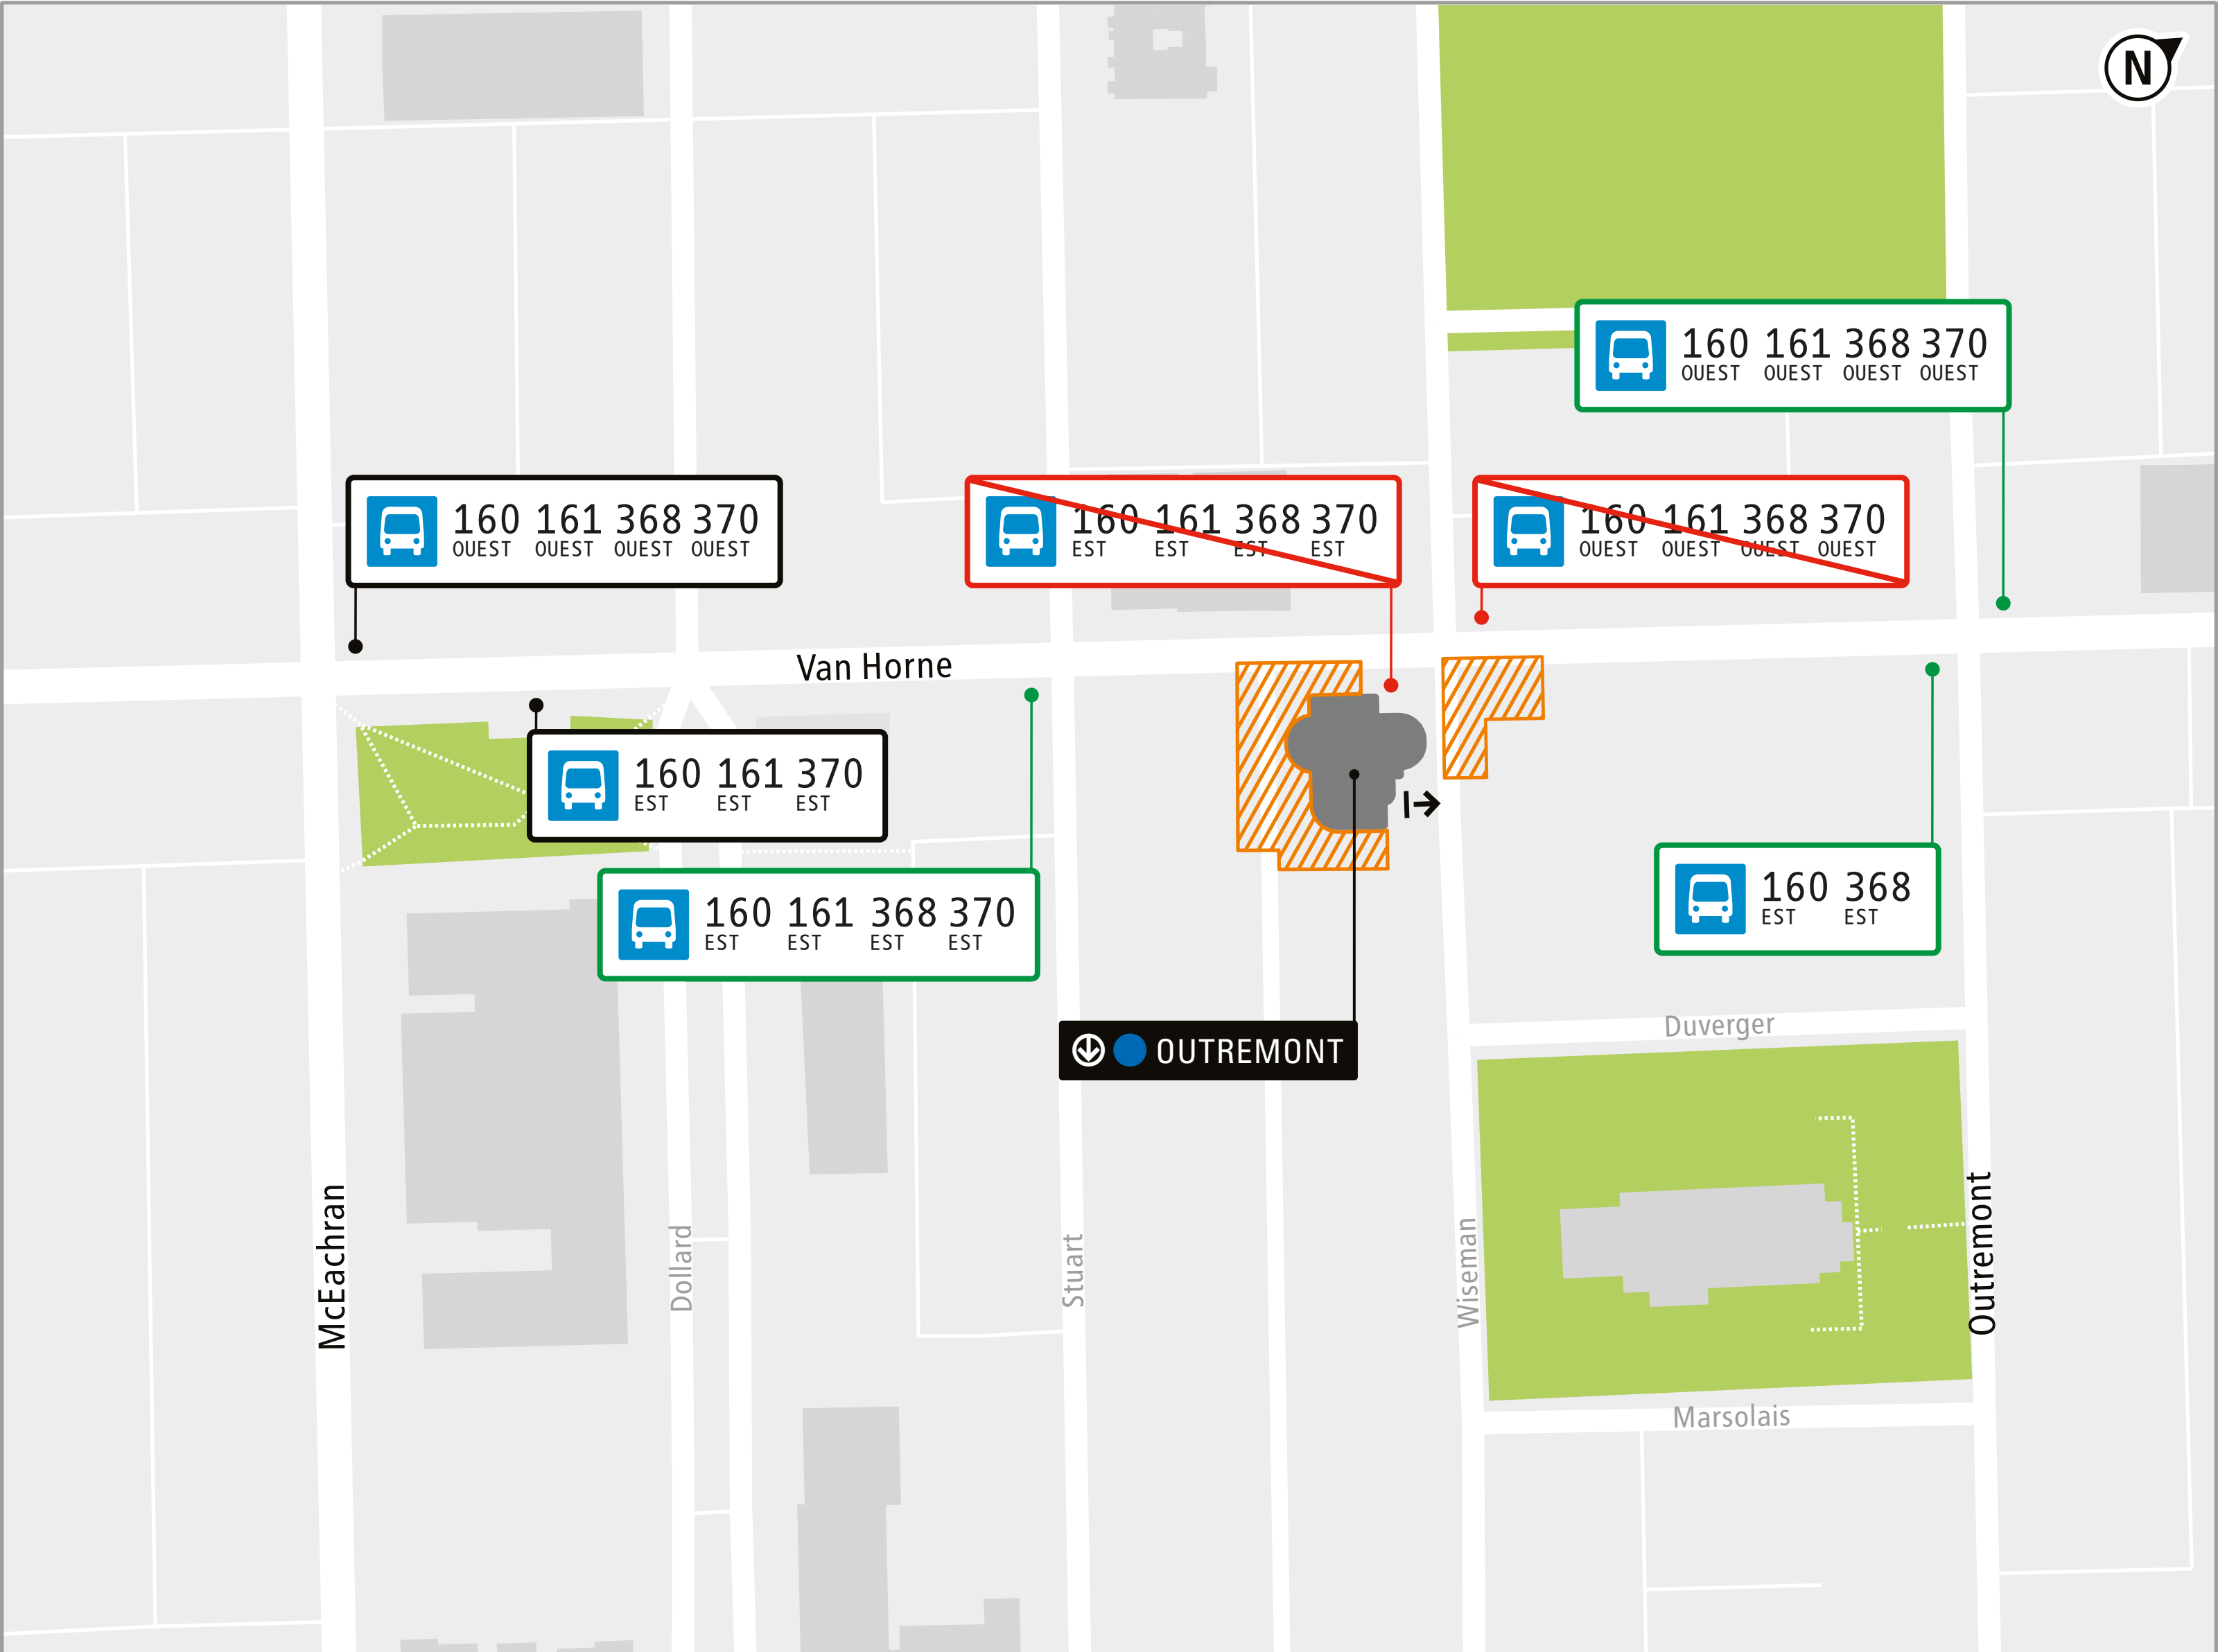

# 160 161 368 370 Relocated bus stops

## KEY

- Work zone
- Station entrance
- Canceled bus stop
- Arrêt temporaire
- Regular bus stop