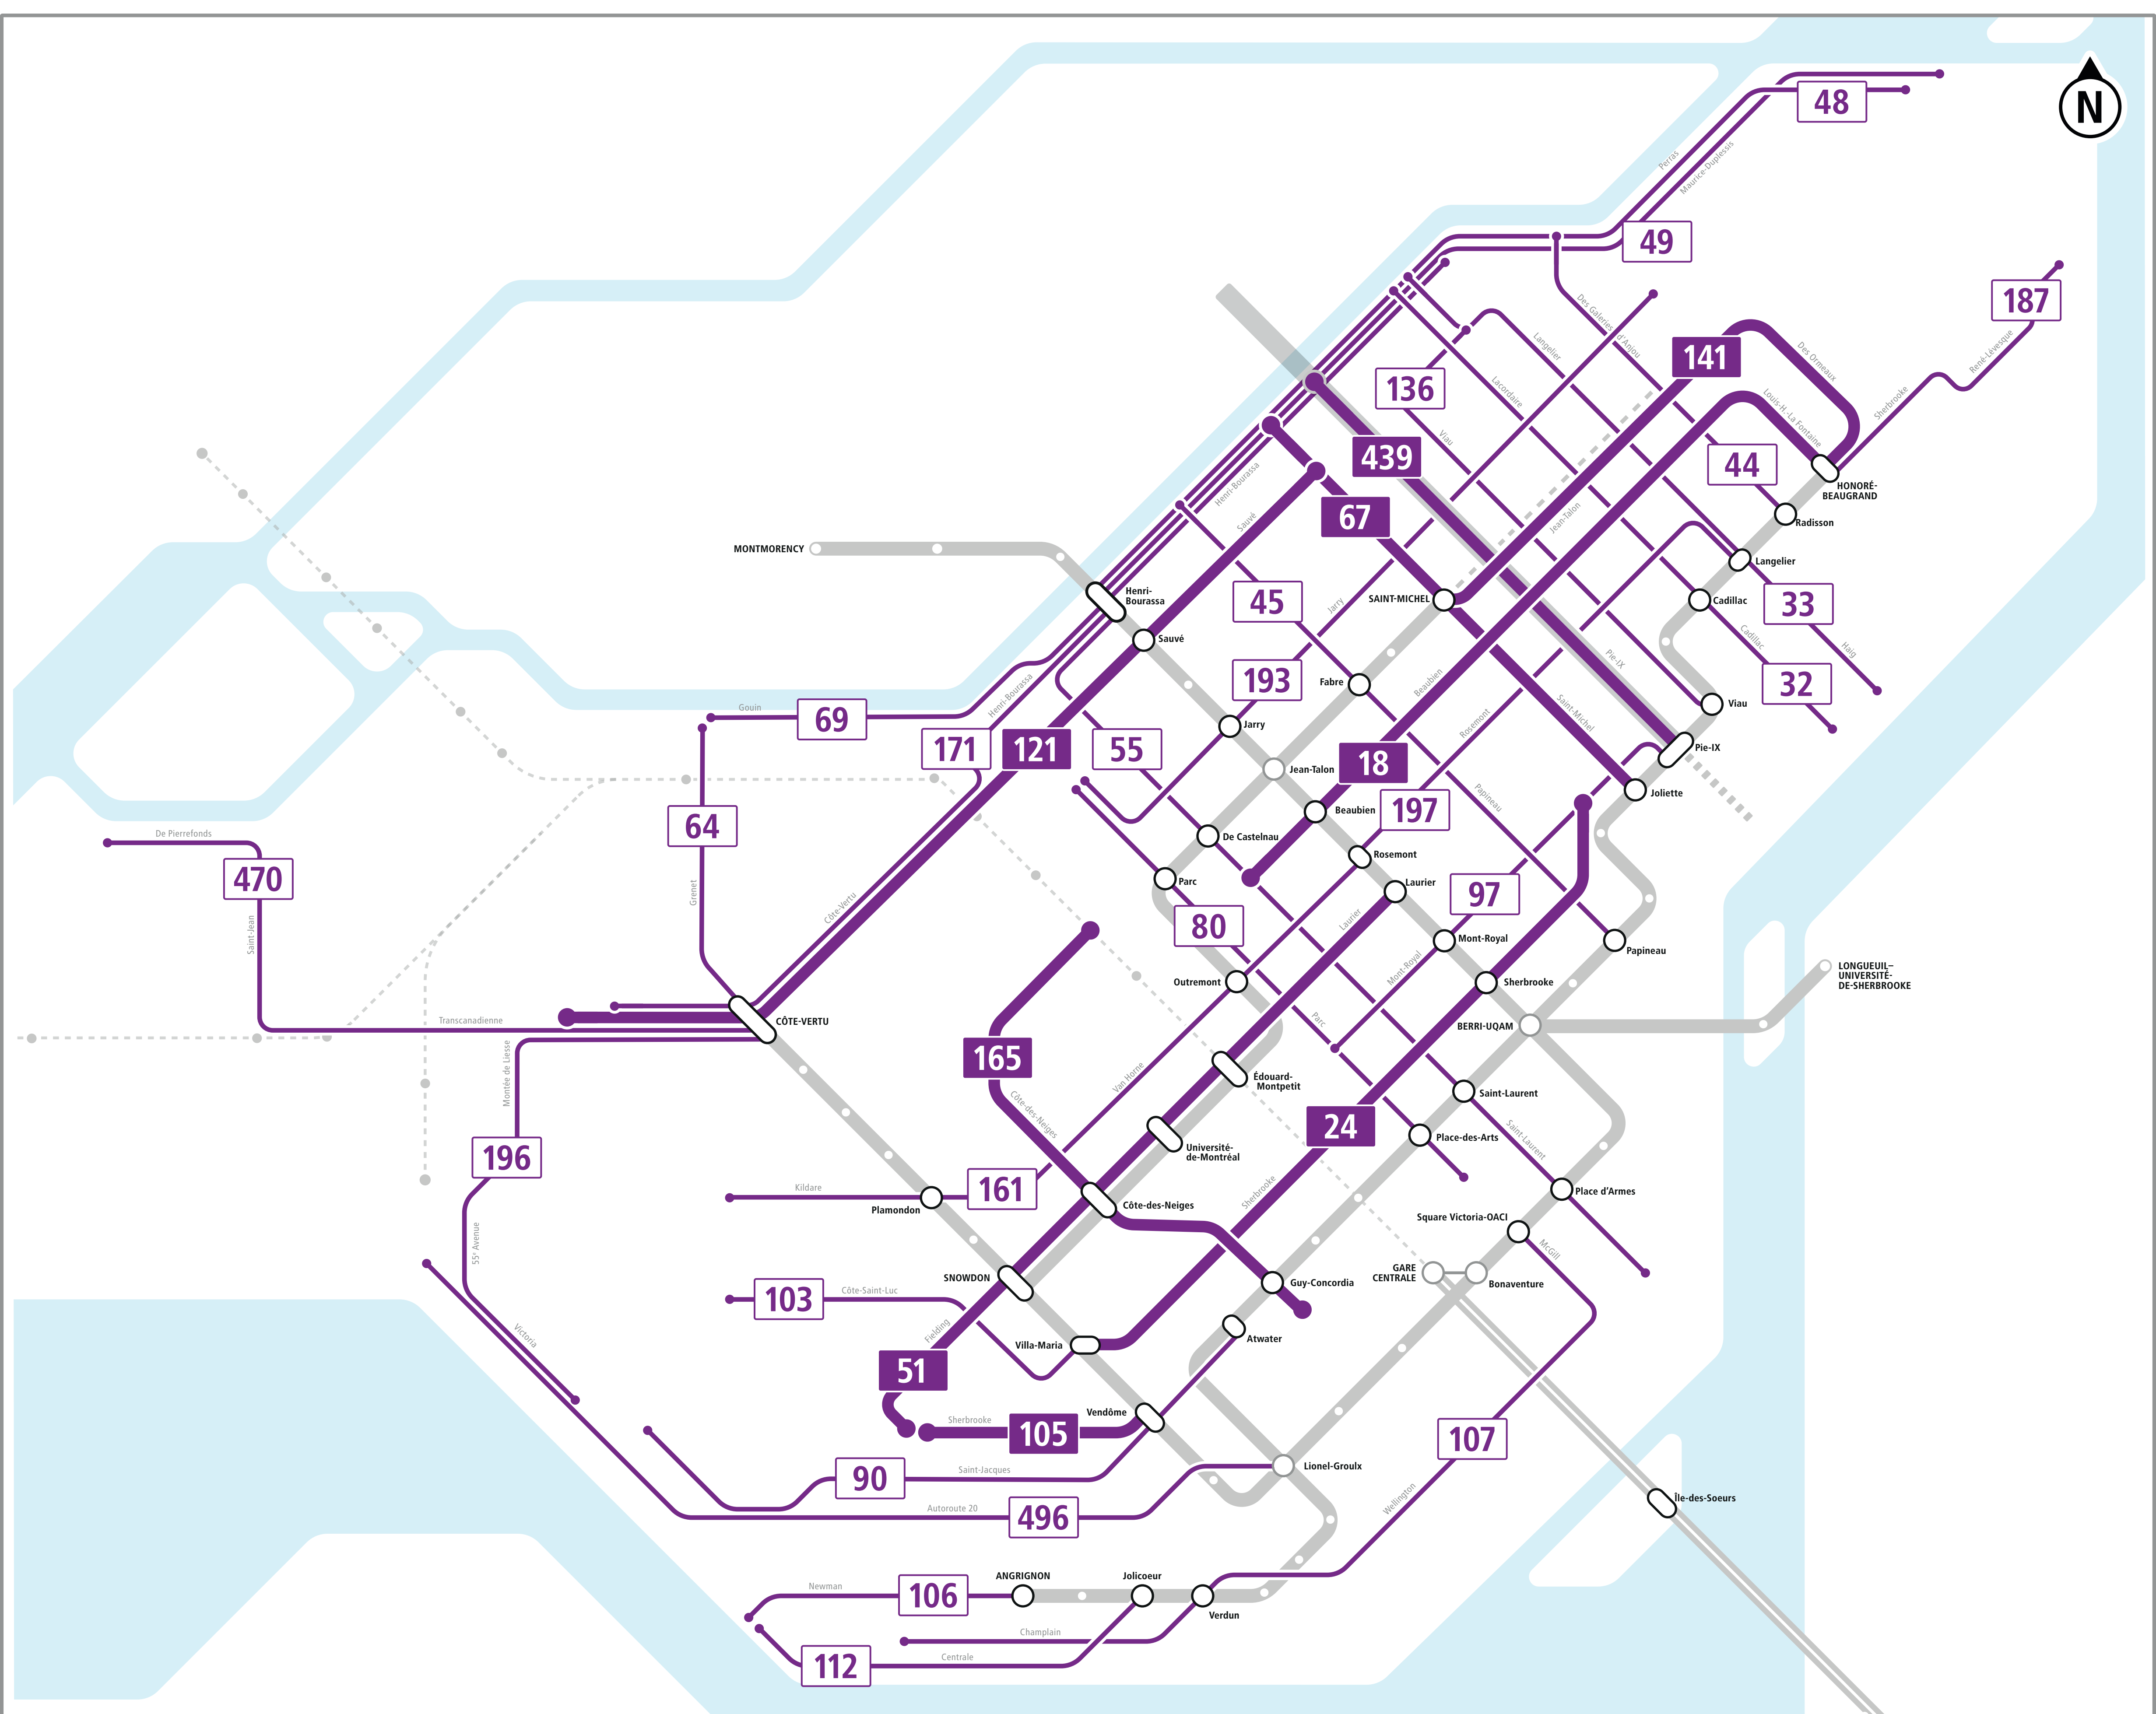

# High-frequency lines

**LEGEND**

All-day high-frequency line	Rush-hour high-frequency line	Métro	REM	BRT (Bus Rapid Transit)	Planned line	Transfer	End of line
-----------------------------	-------------------------------	-------	-----	-------------------------	--------------	----------	-------------

This is not a road map. For more details, please see our bus schedules.