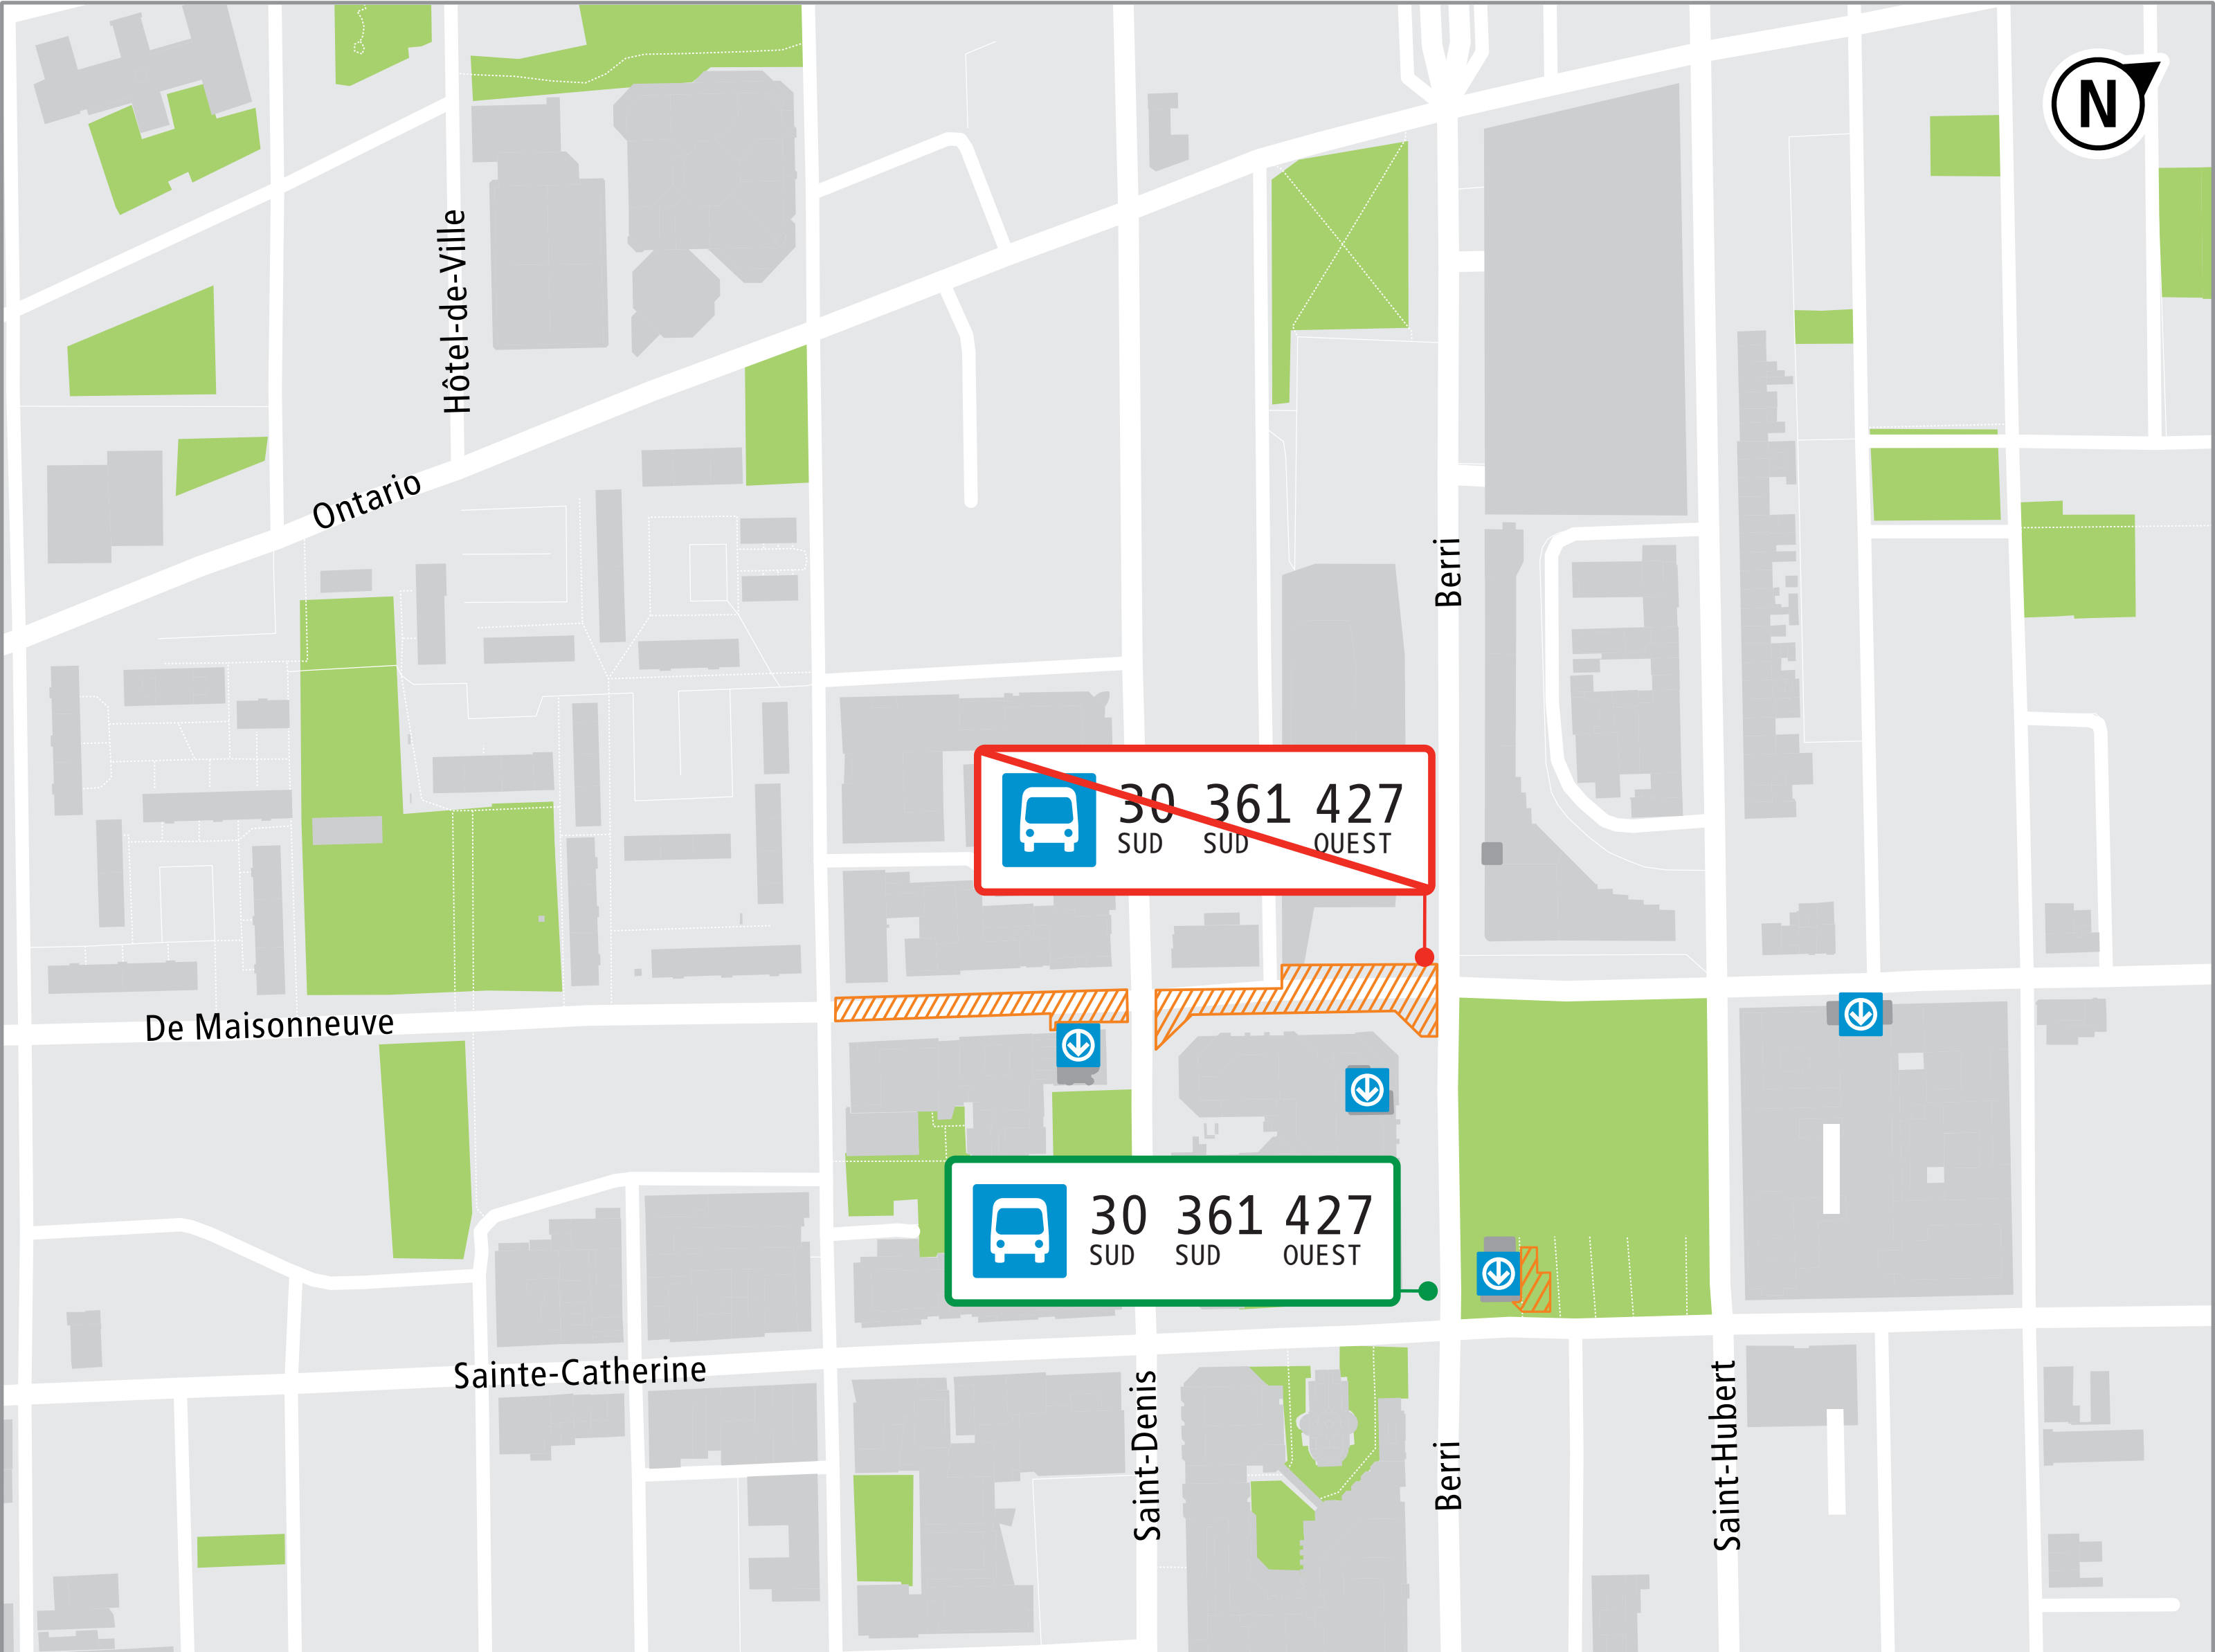

30
SUD

361
SUD

427
OUEST

Cancelled bus stop

LEGEND

Work zone

Cancelled bus stop

Temporary bus stop