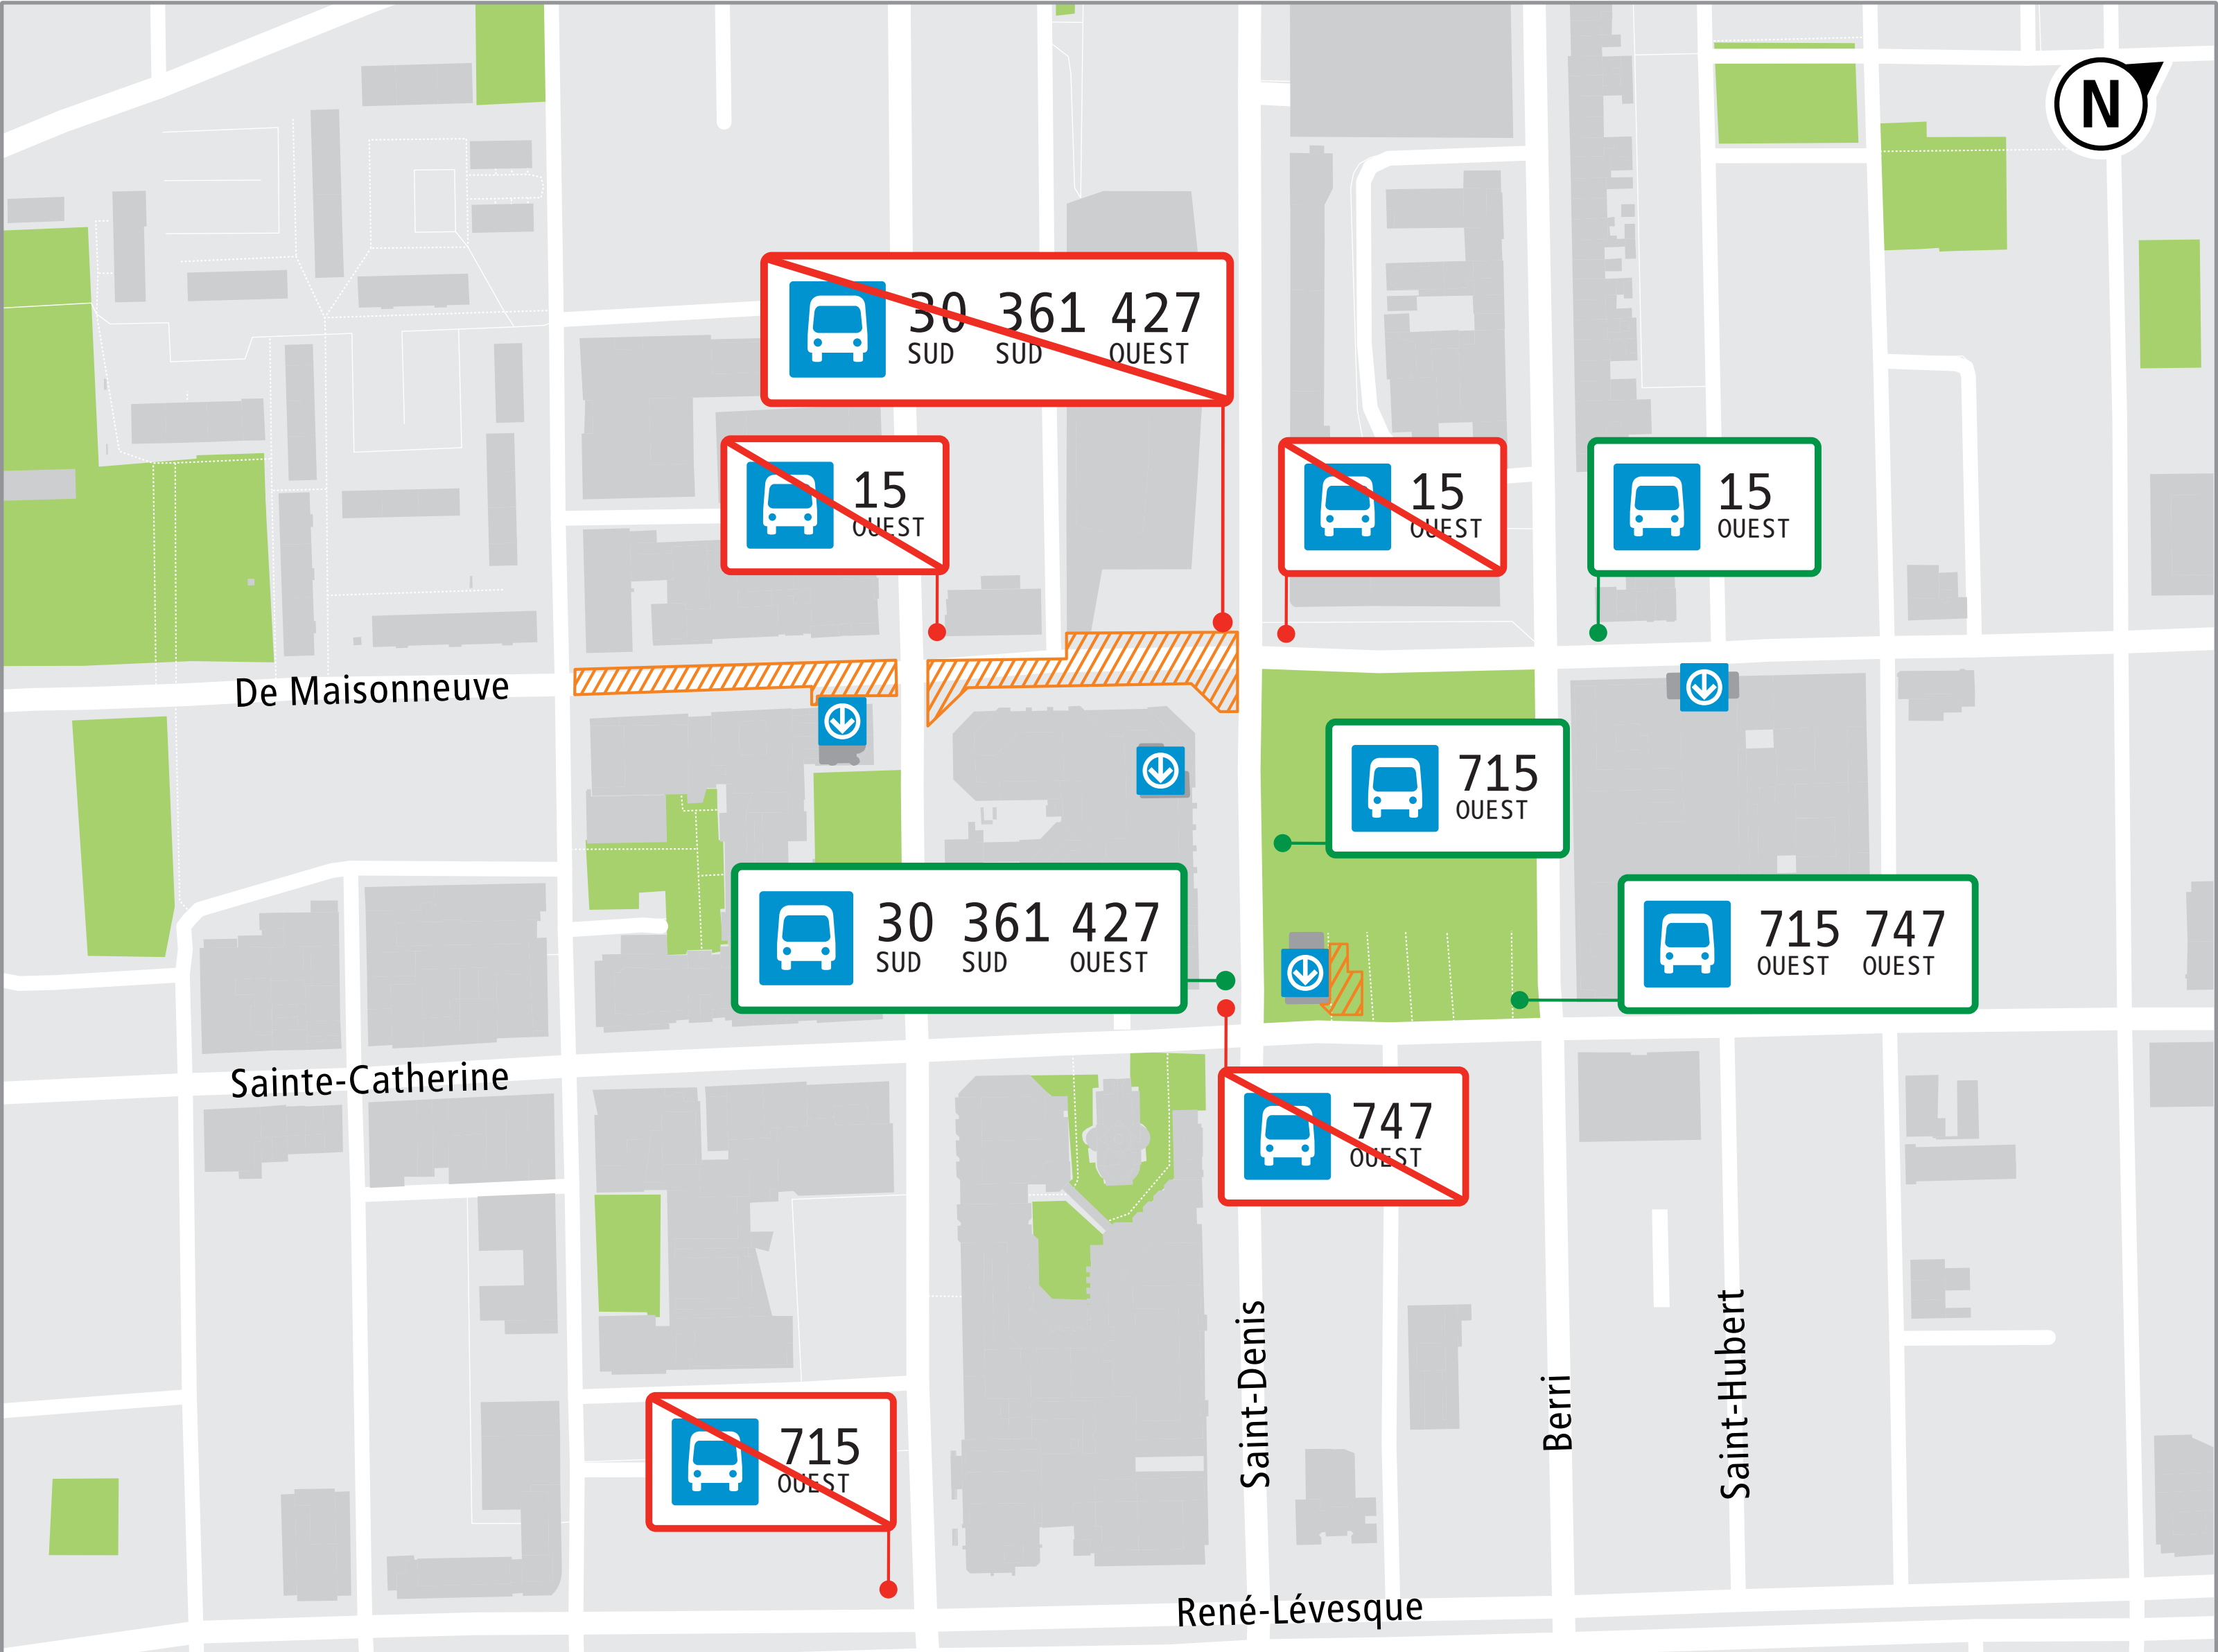

# Relocated bus stops

## LEGEND

- Work zone
- Métro station
- Closed station entrance
- Canceled bus stop
- Temporary bus stop