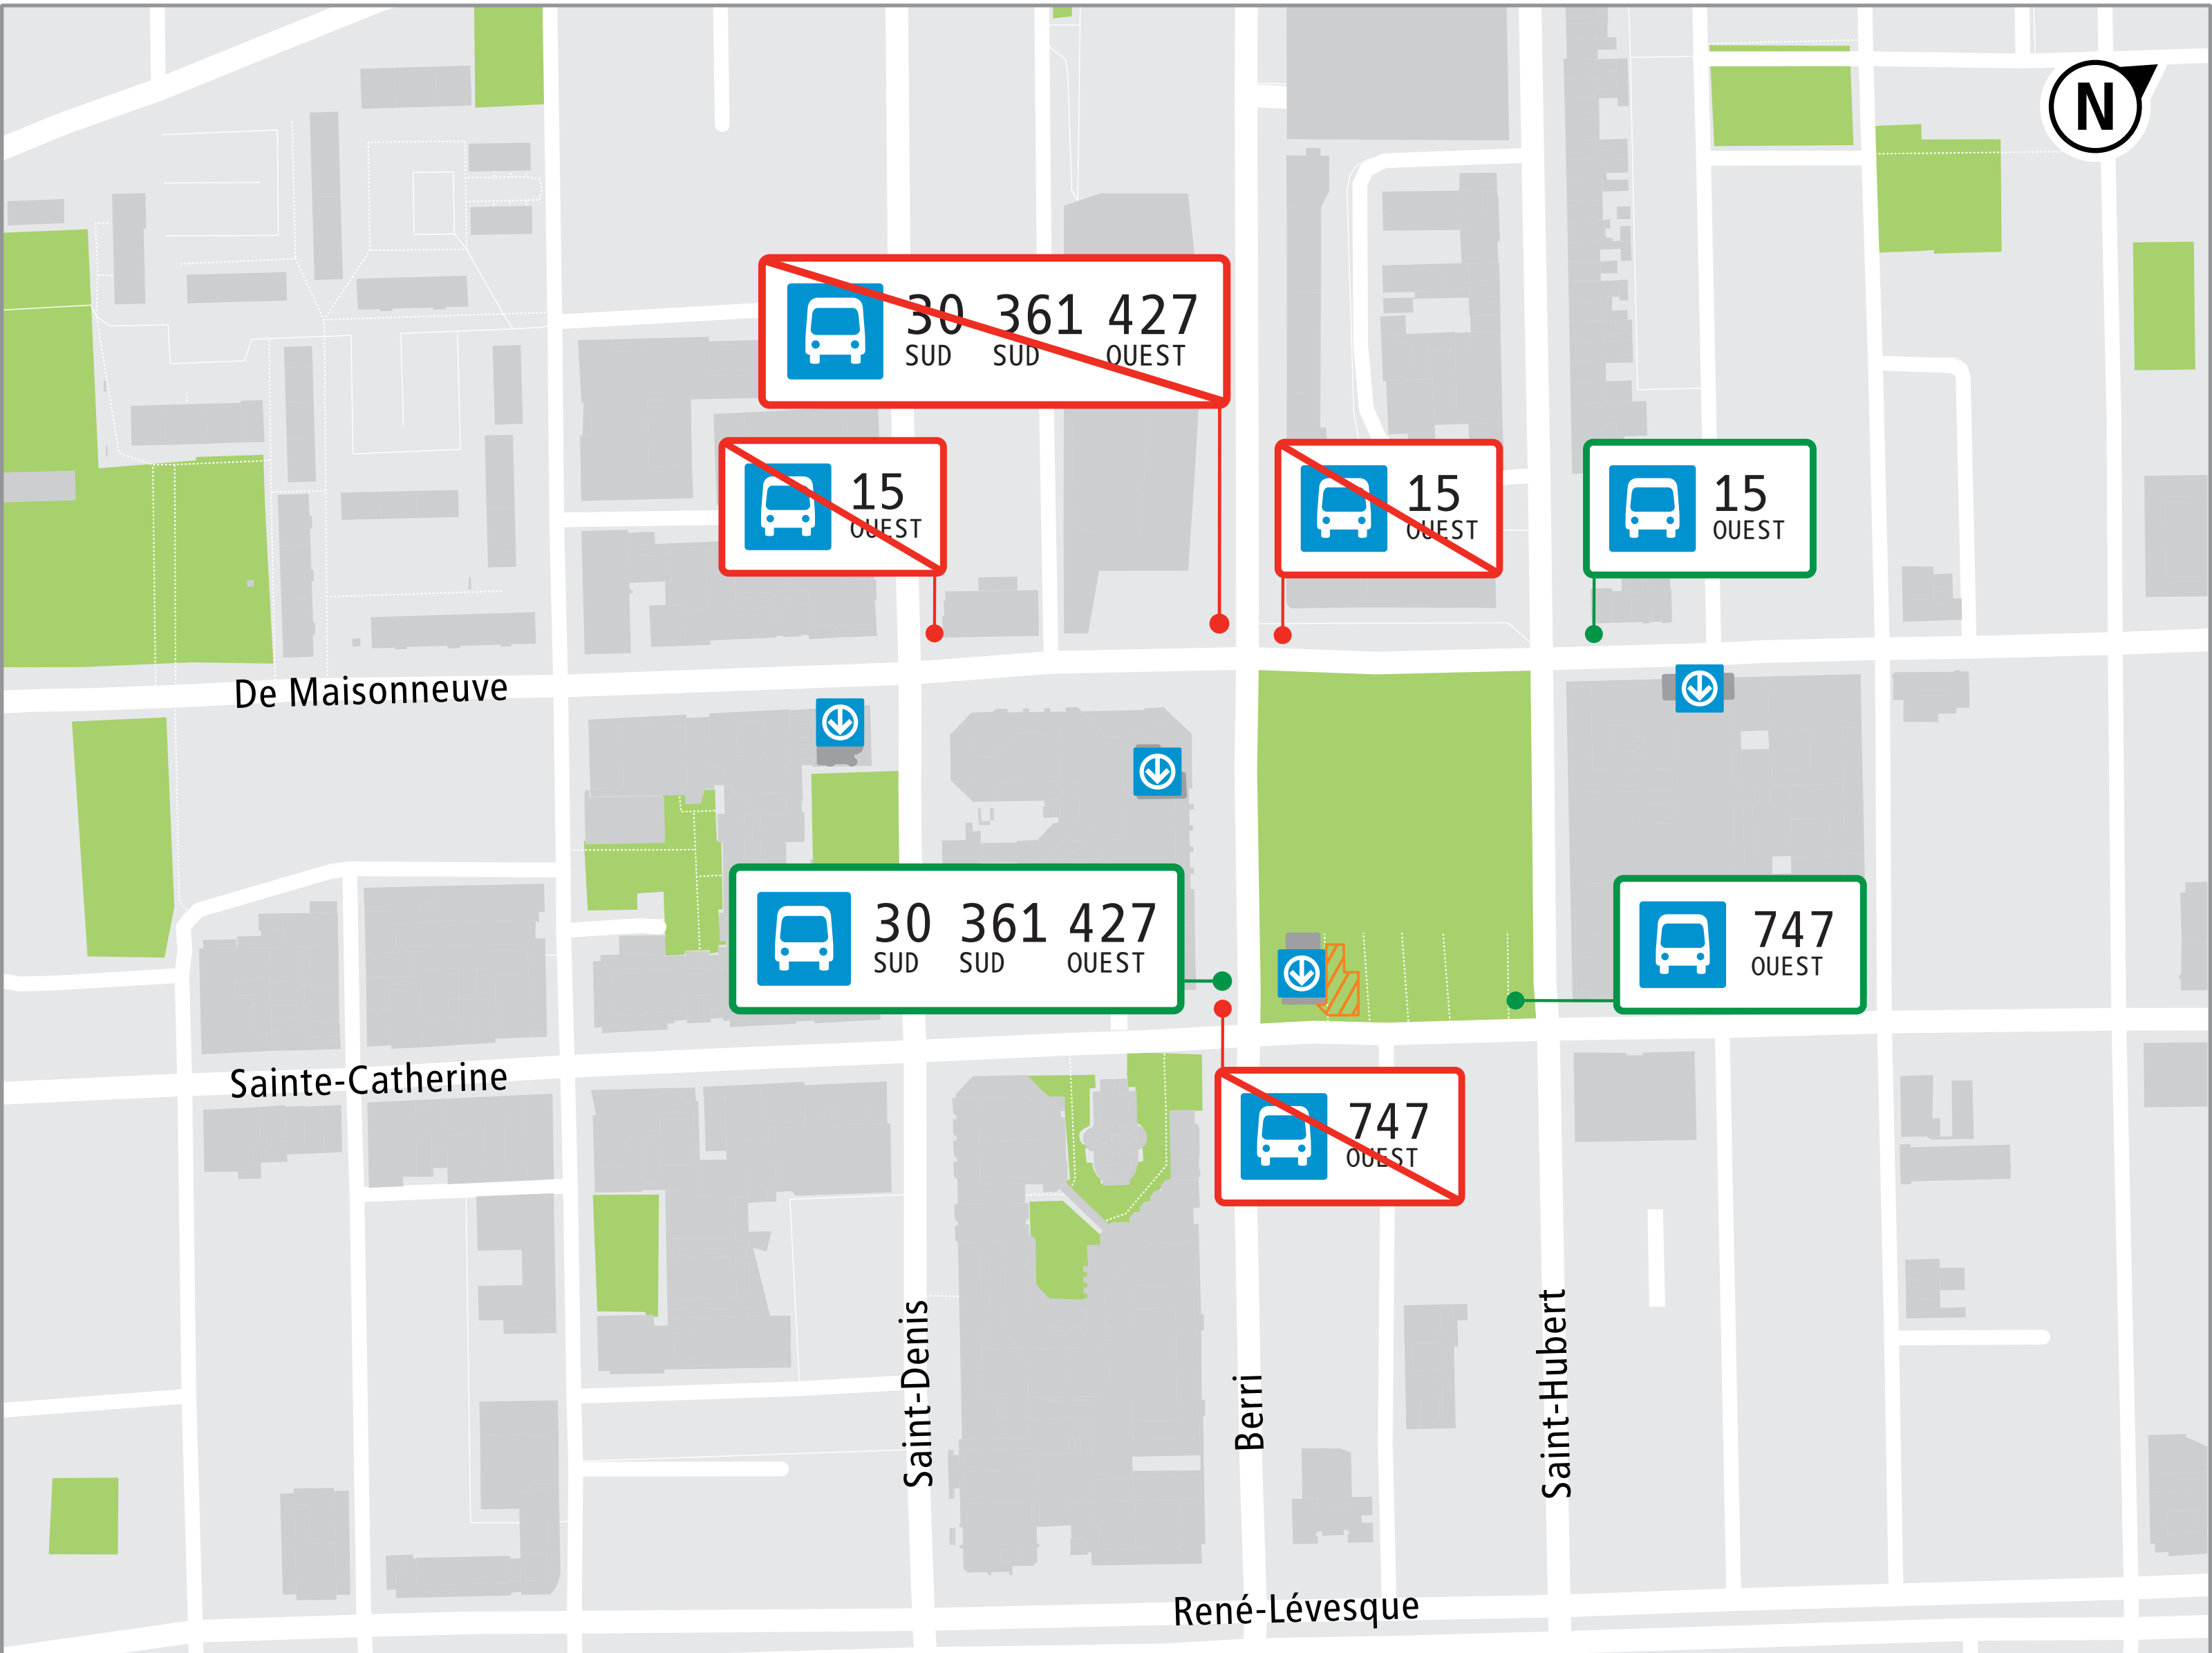

Relocated bus stops

LEGEND

Work zone

Métro station

Closed station entrance

Canceled bus stop

Temporary bus stop