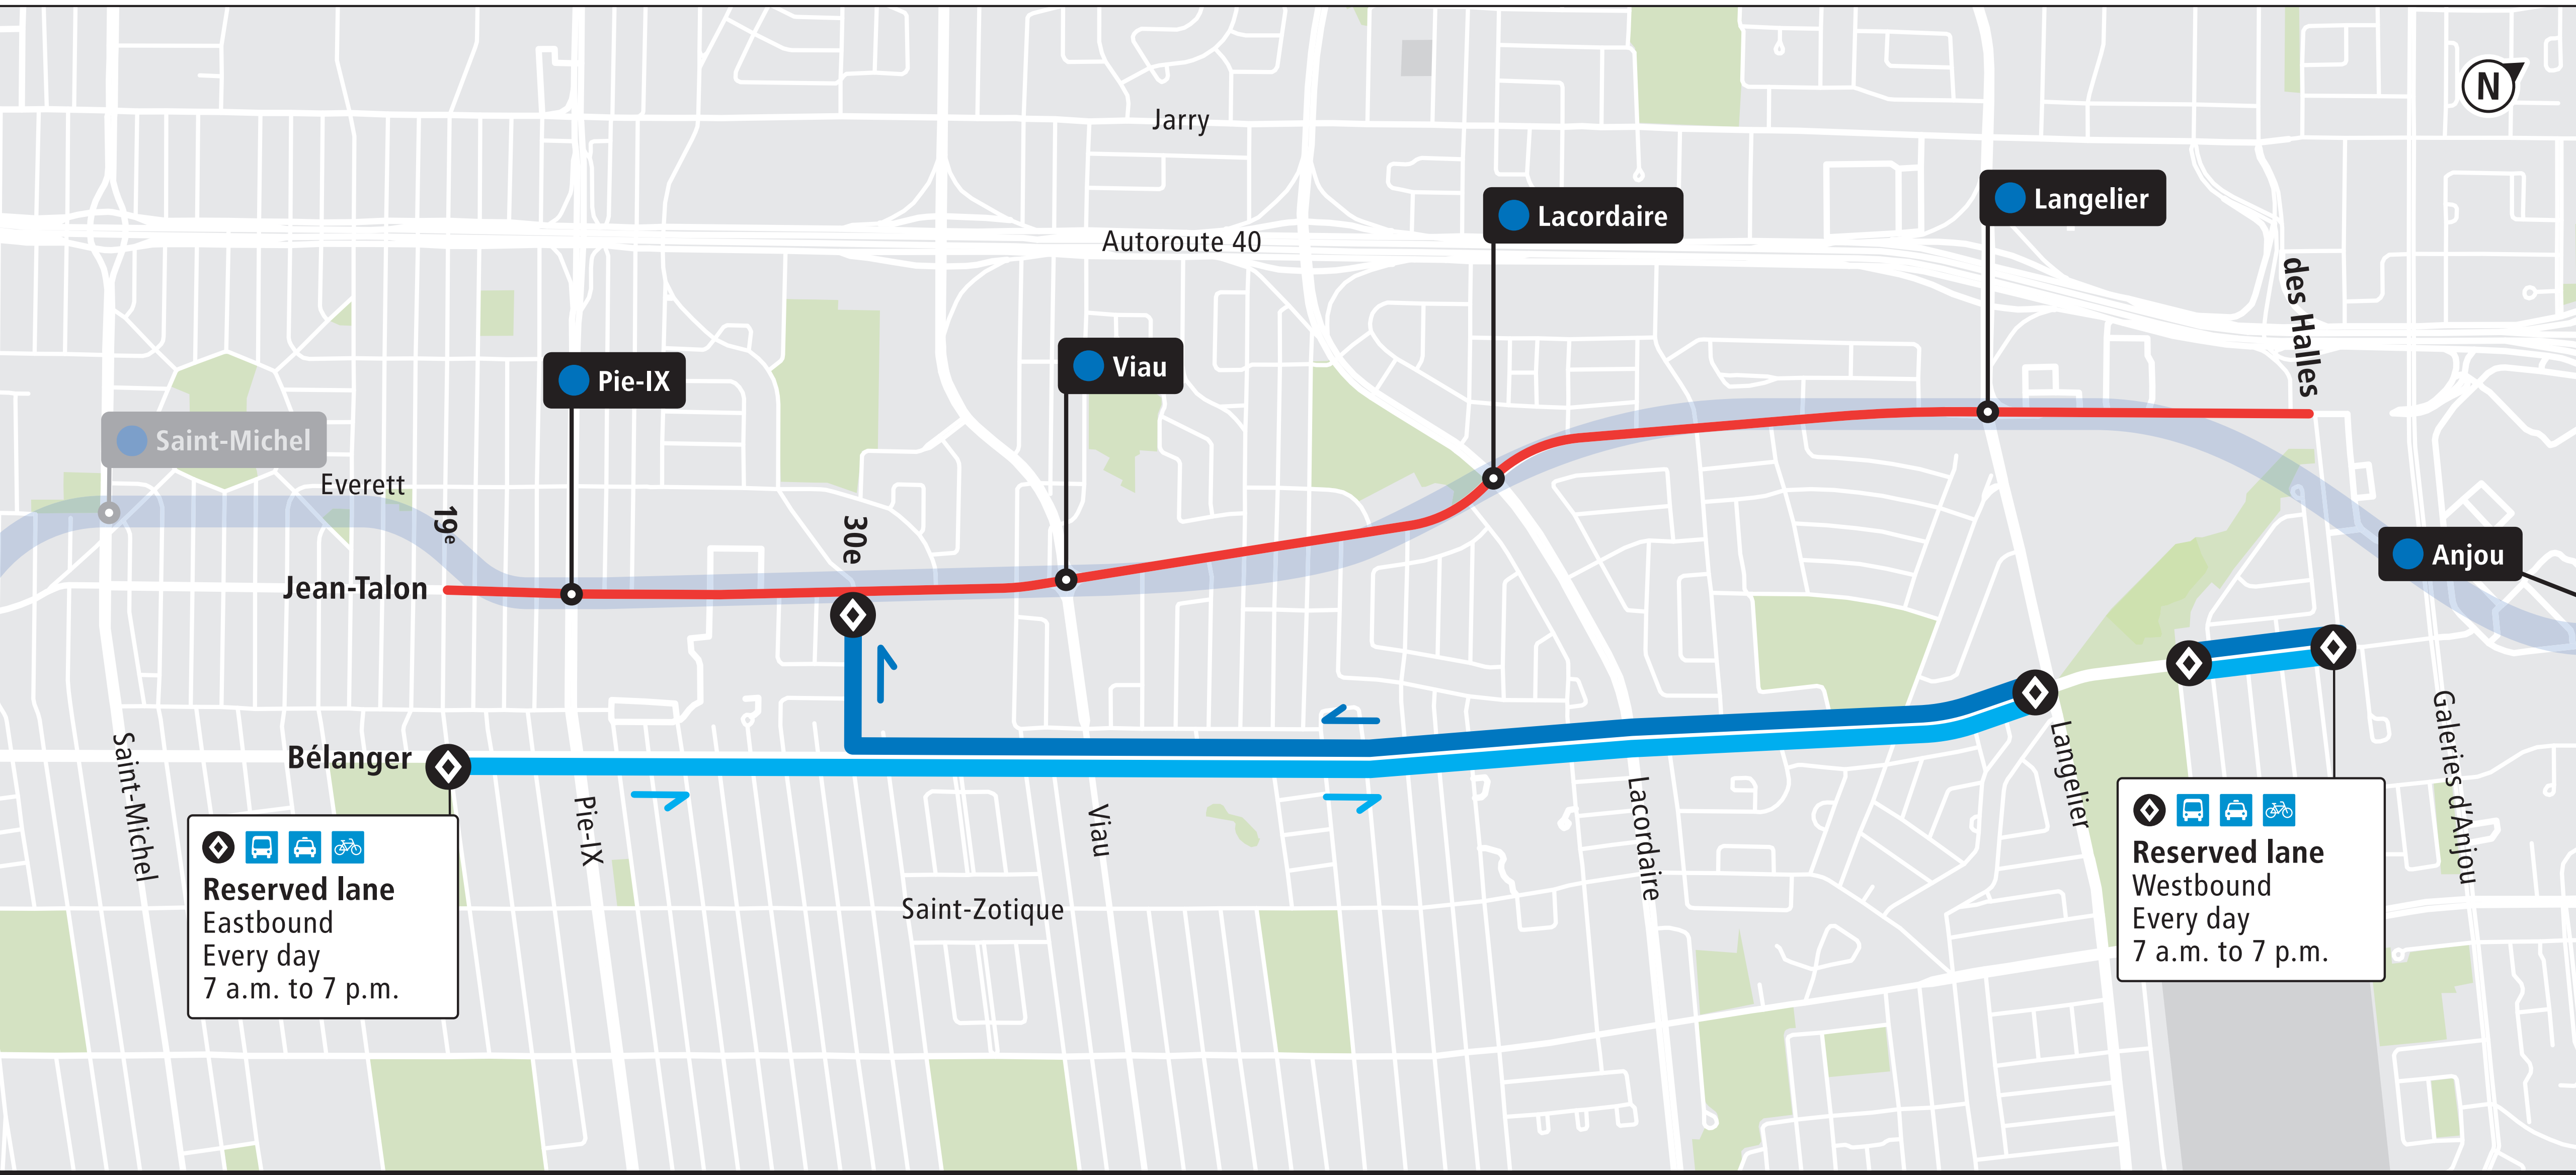

Bélanger reserved lane

Reserved lane
 Eastbound
 Every day
 7 a.m. to 7 p.m.

Reserved lane
 Westbound
 Every day
 7 a.m. to 7 p.m.