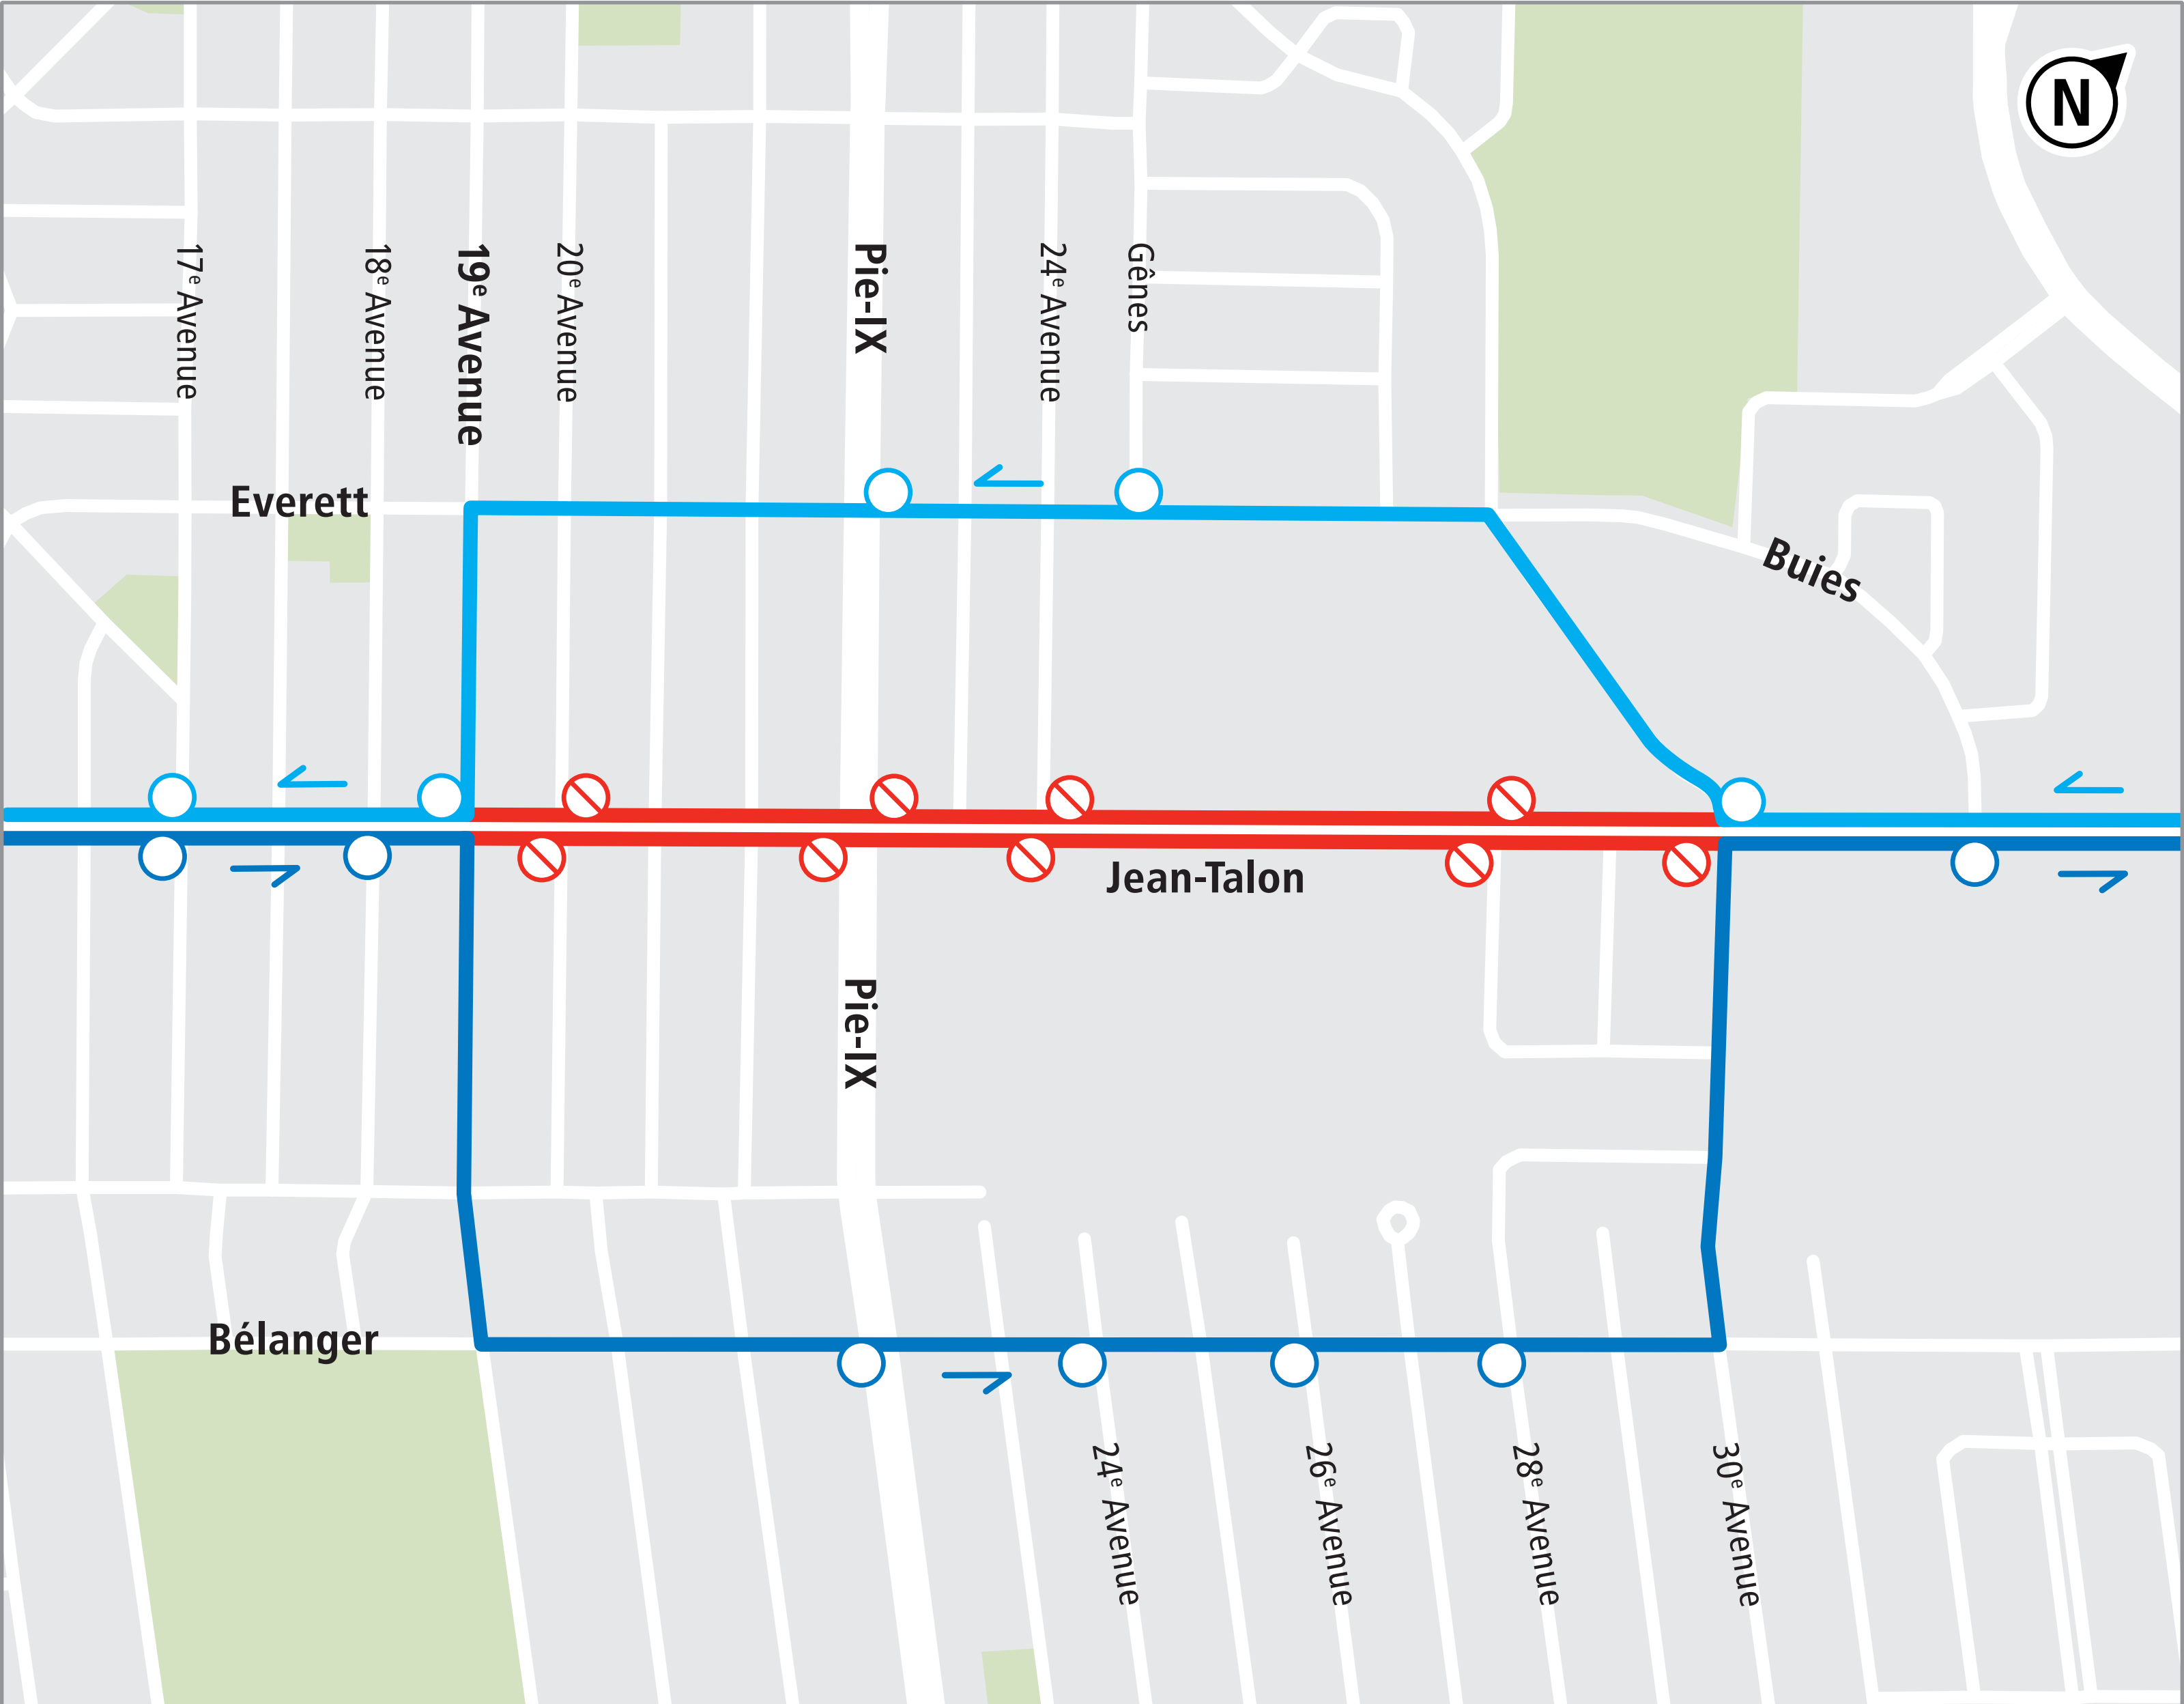

141

188

372

Relocated bus stops

**LEGEND**

-  Stop
-  Canceled bus stops
-  West direction
-  East Direction