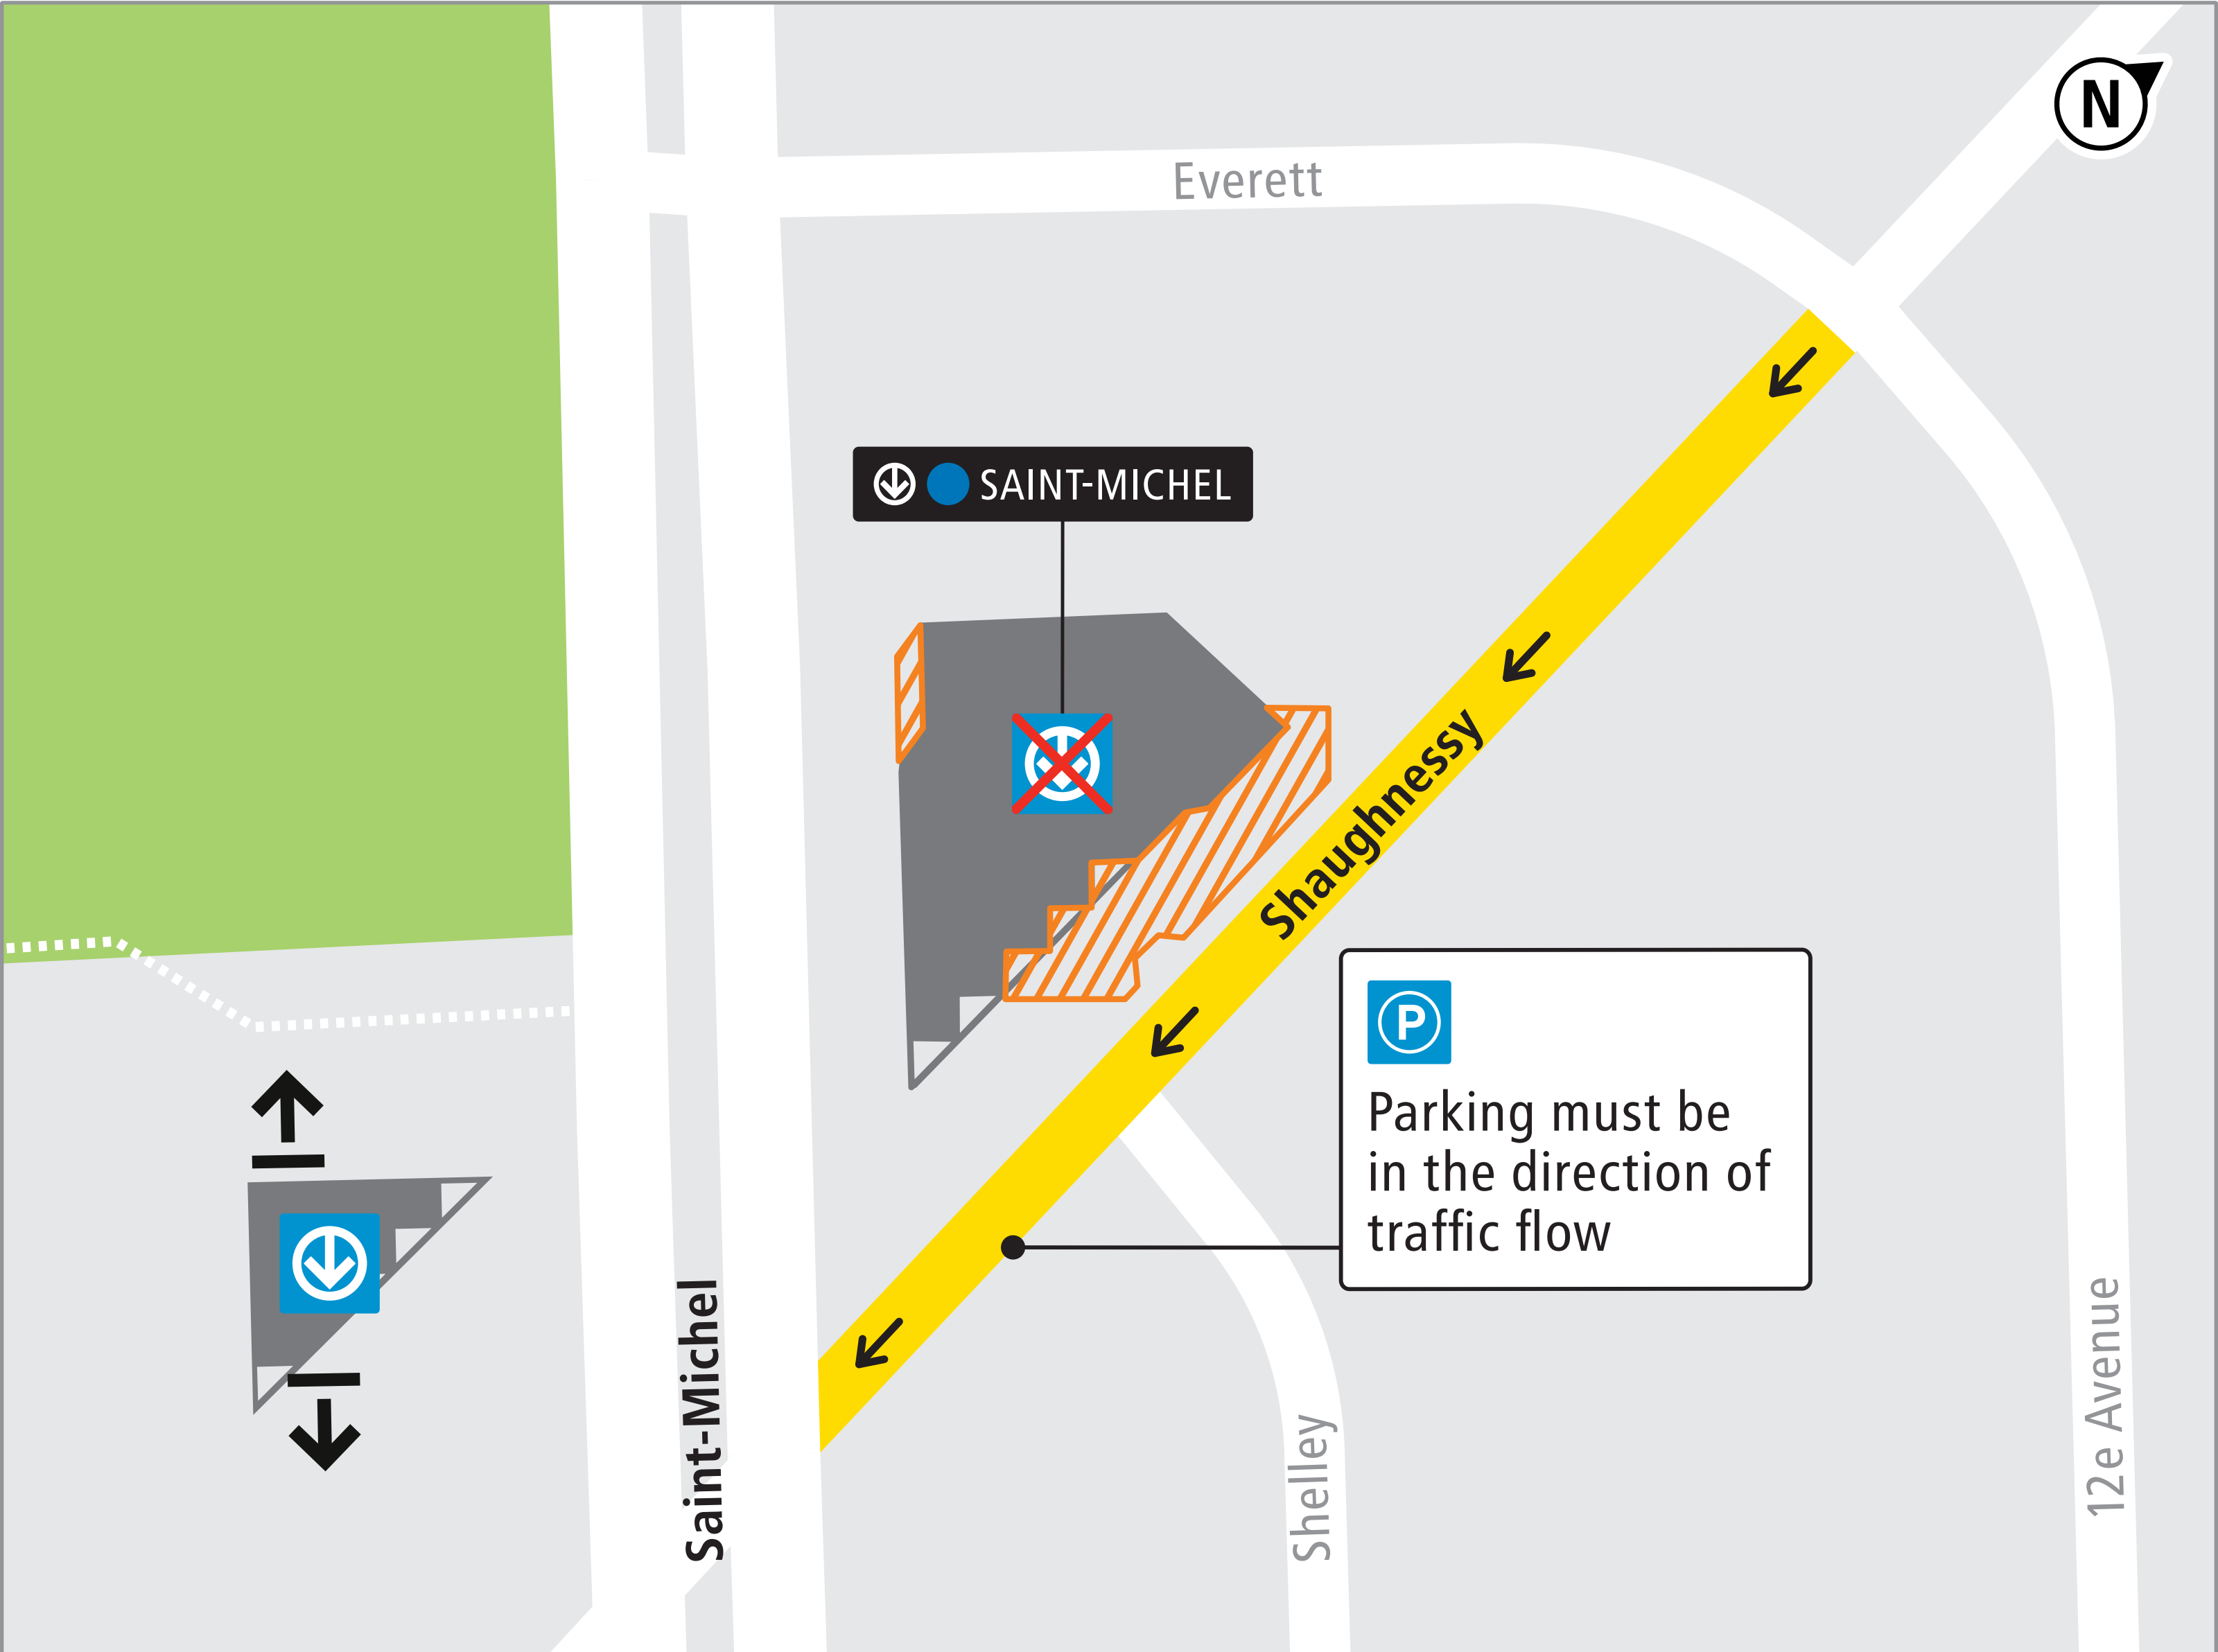

Traffic direction and parking Shaughnessy Boulevard

LEGEND

Work zone

Close station entrance

One way