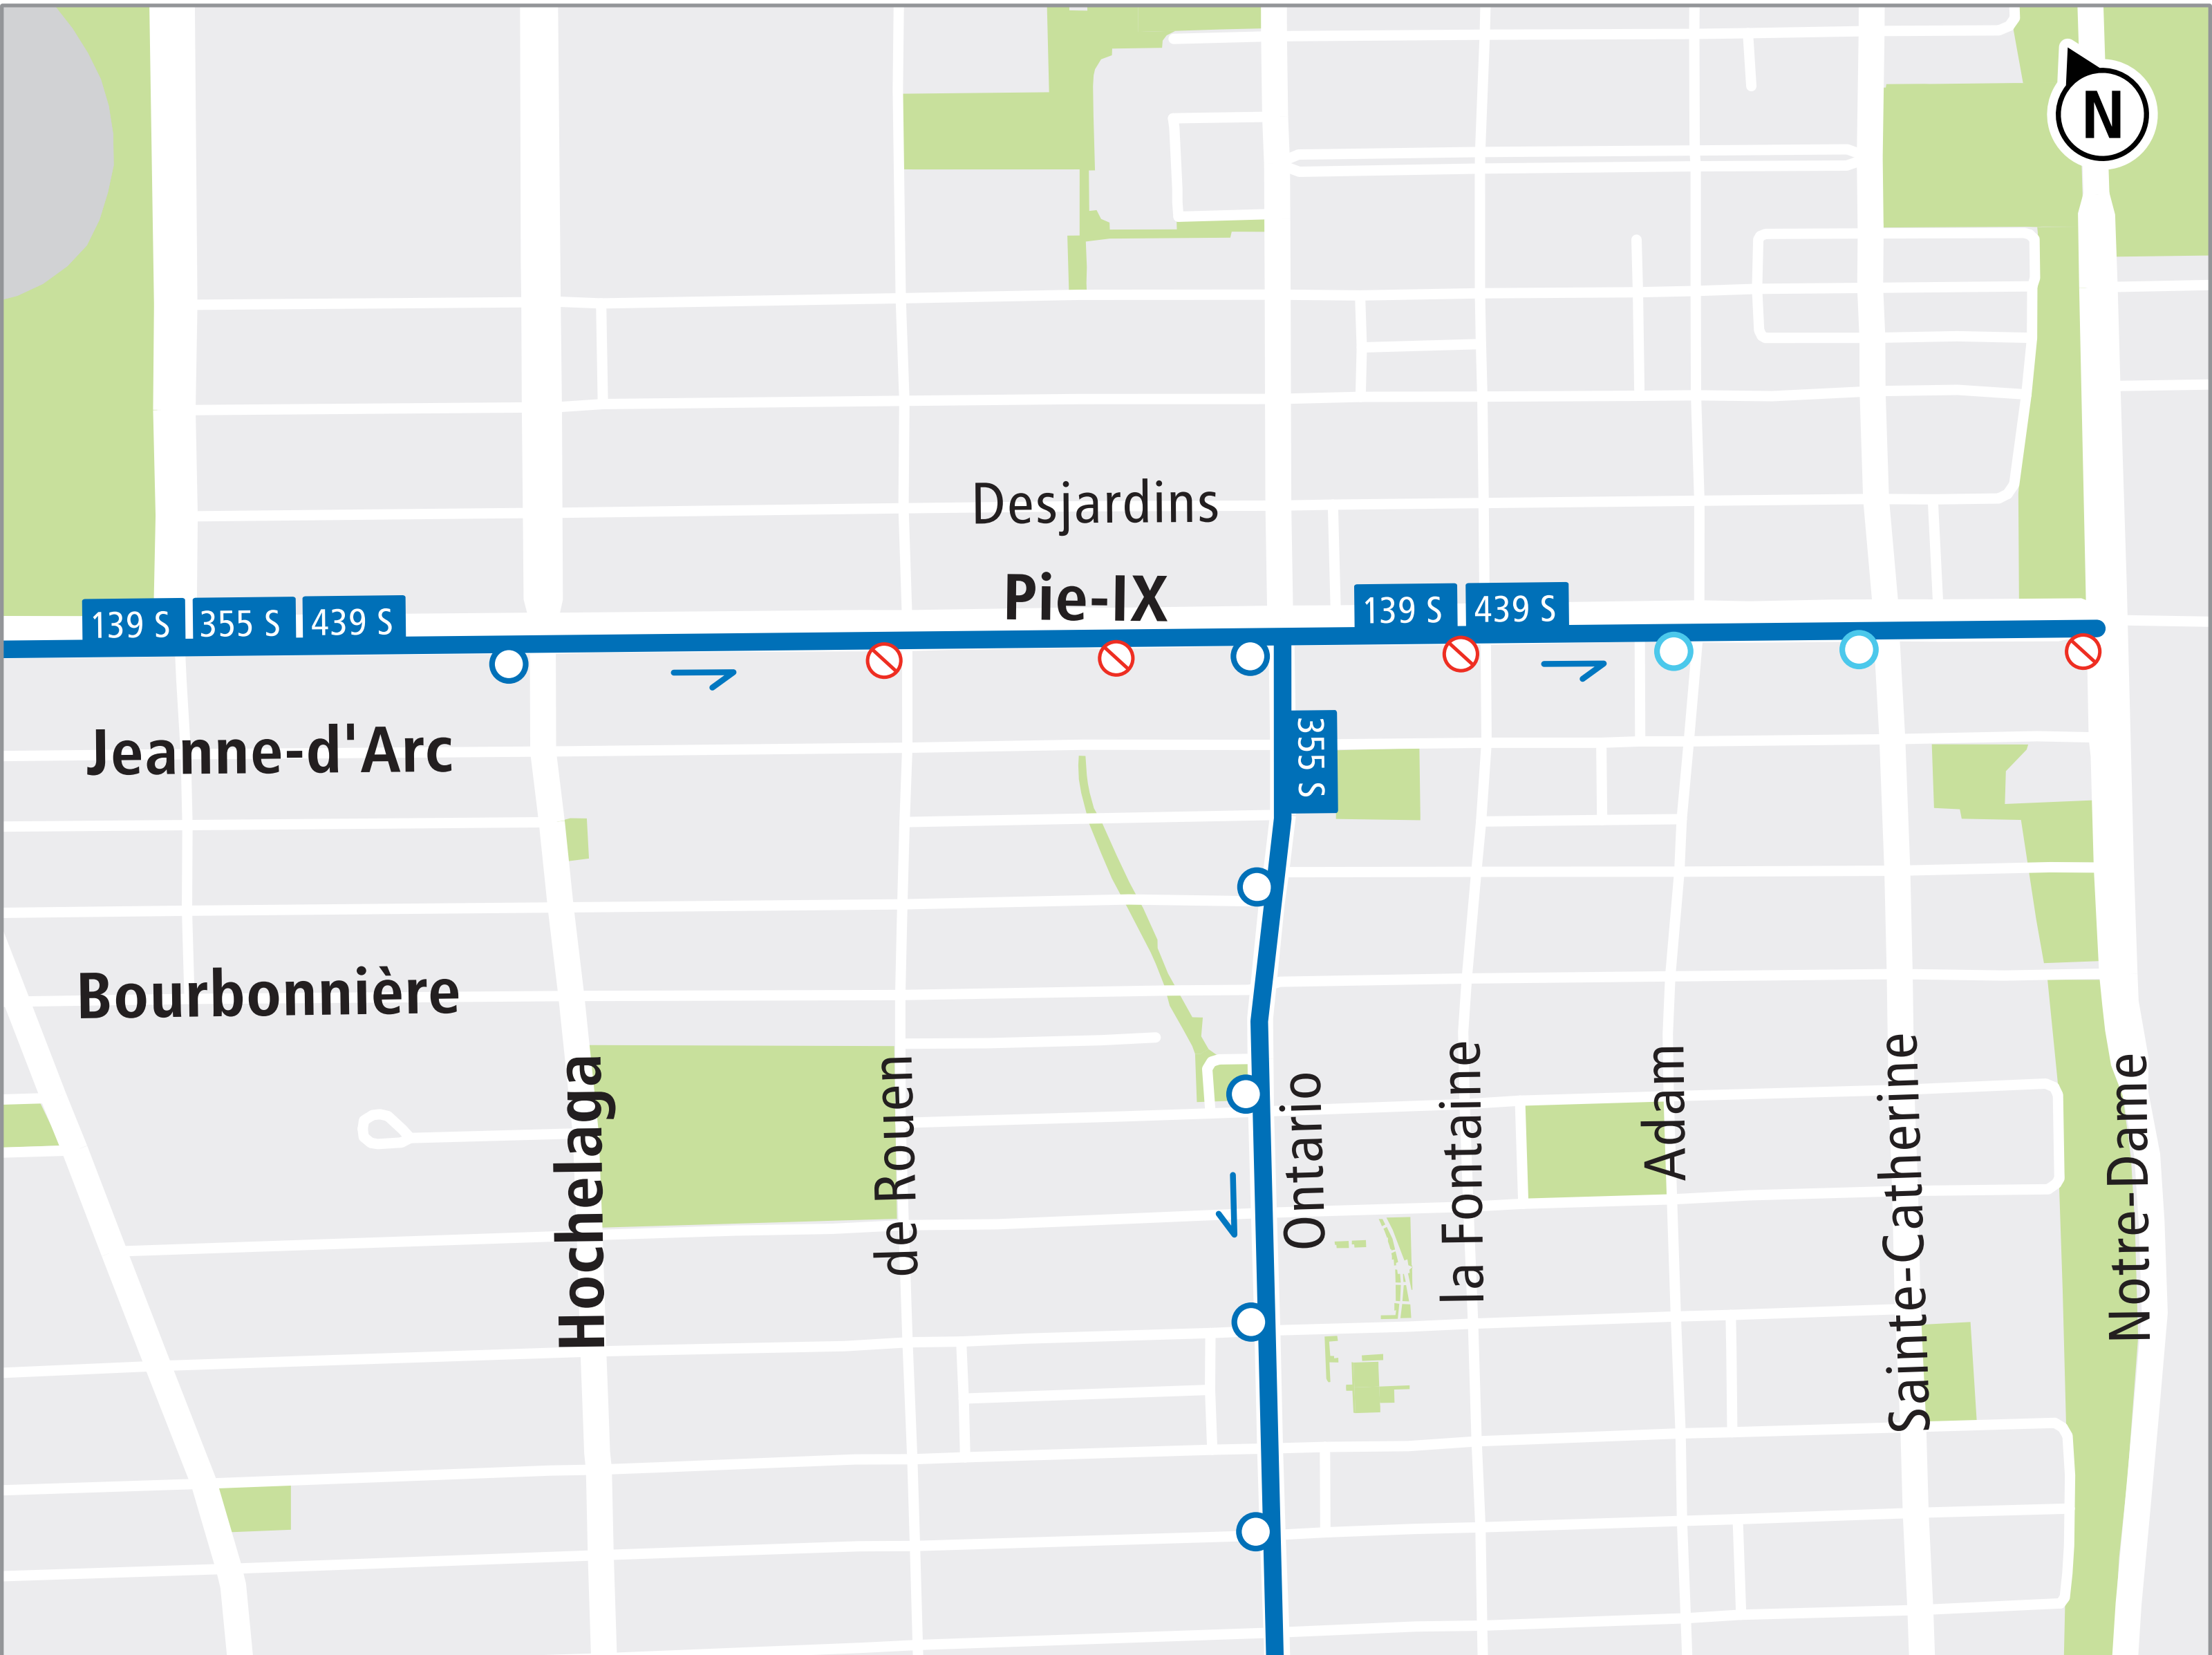

139
SUD

355
SUD

439
SUD

Bus route

LEGEND

Bus route
(Southbound)

Temporary
bus stop

alternating stops

Canceled
bus stops