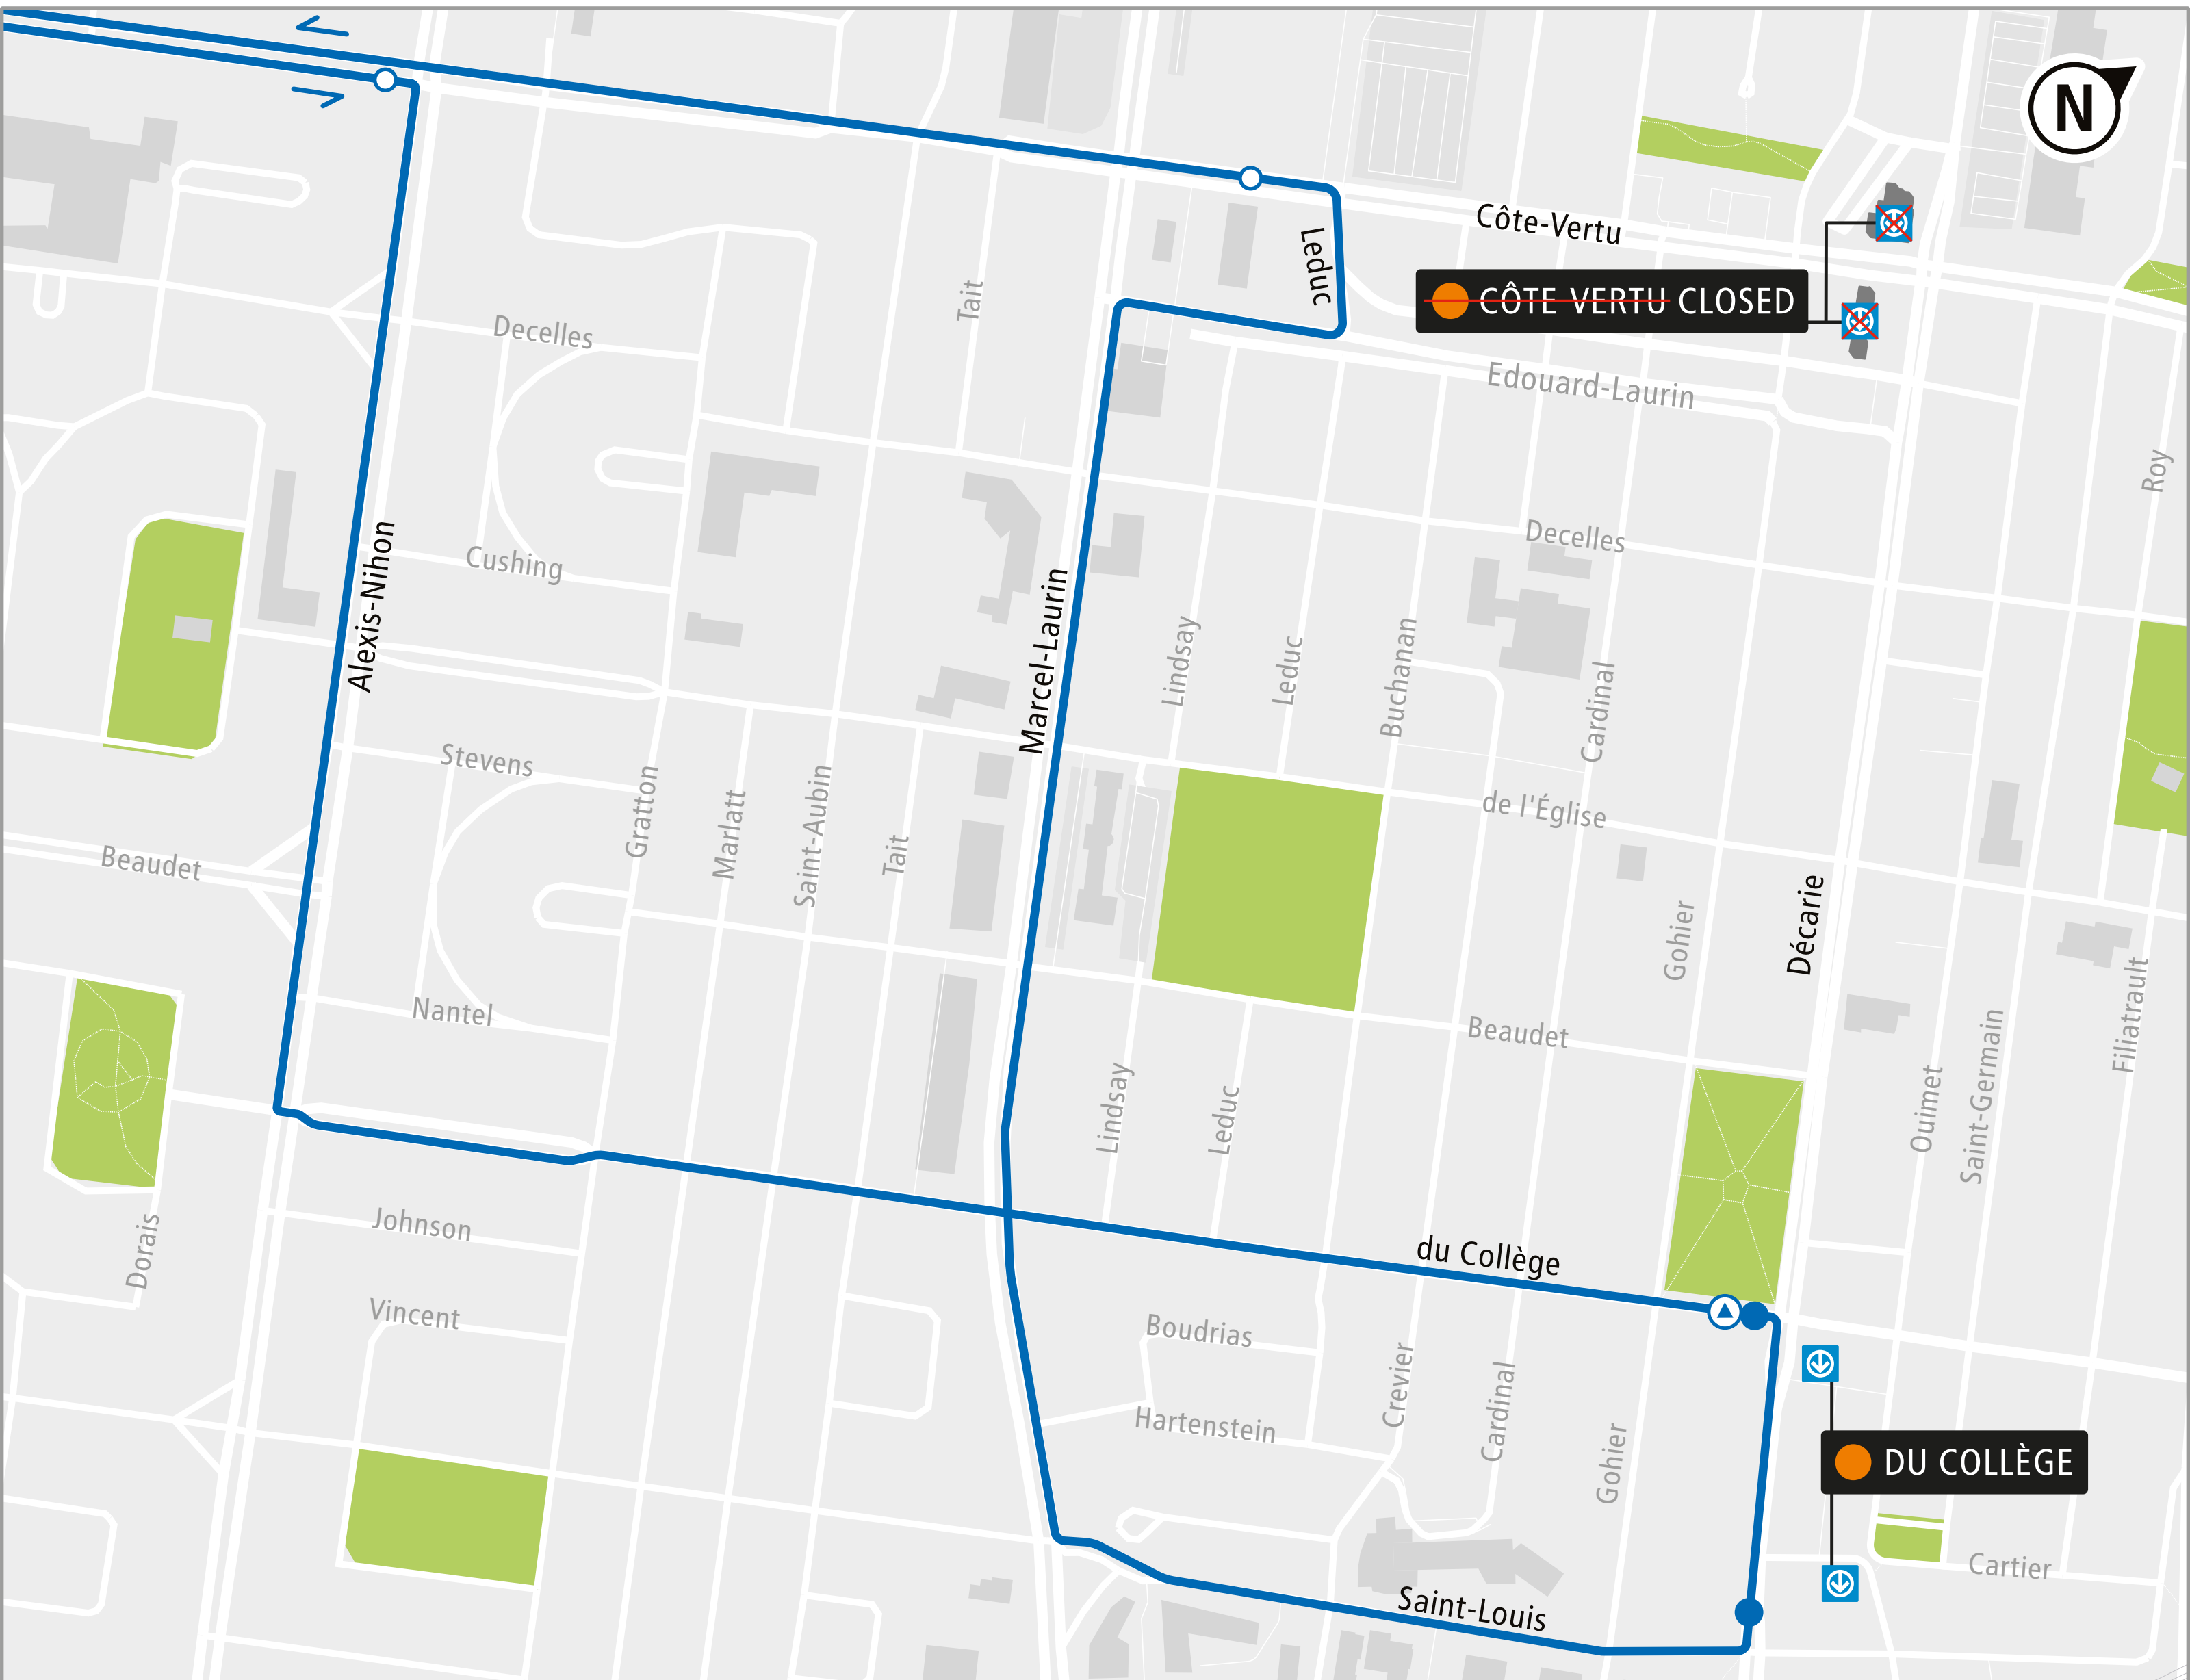

470 Express Pierrefonds

LEGEND

- 
Métro station closed
- 
Métro station open
- 
Bus route
- 
Bus route boarding stop
- 
Bus route terminus
- 
Transfer stop