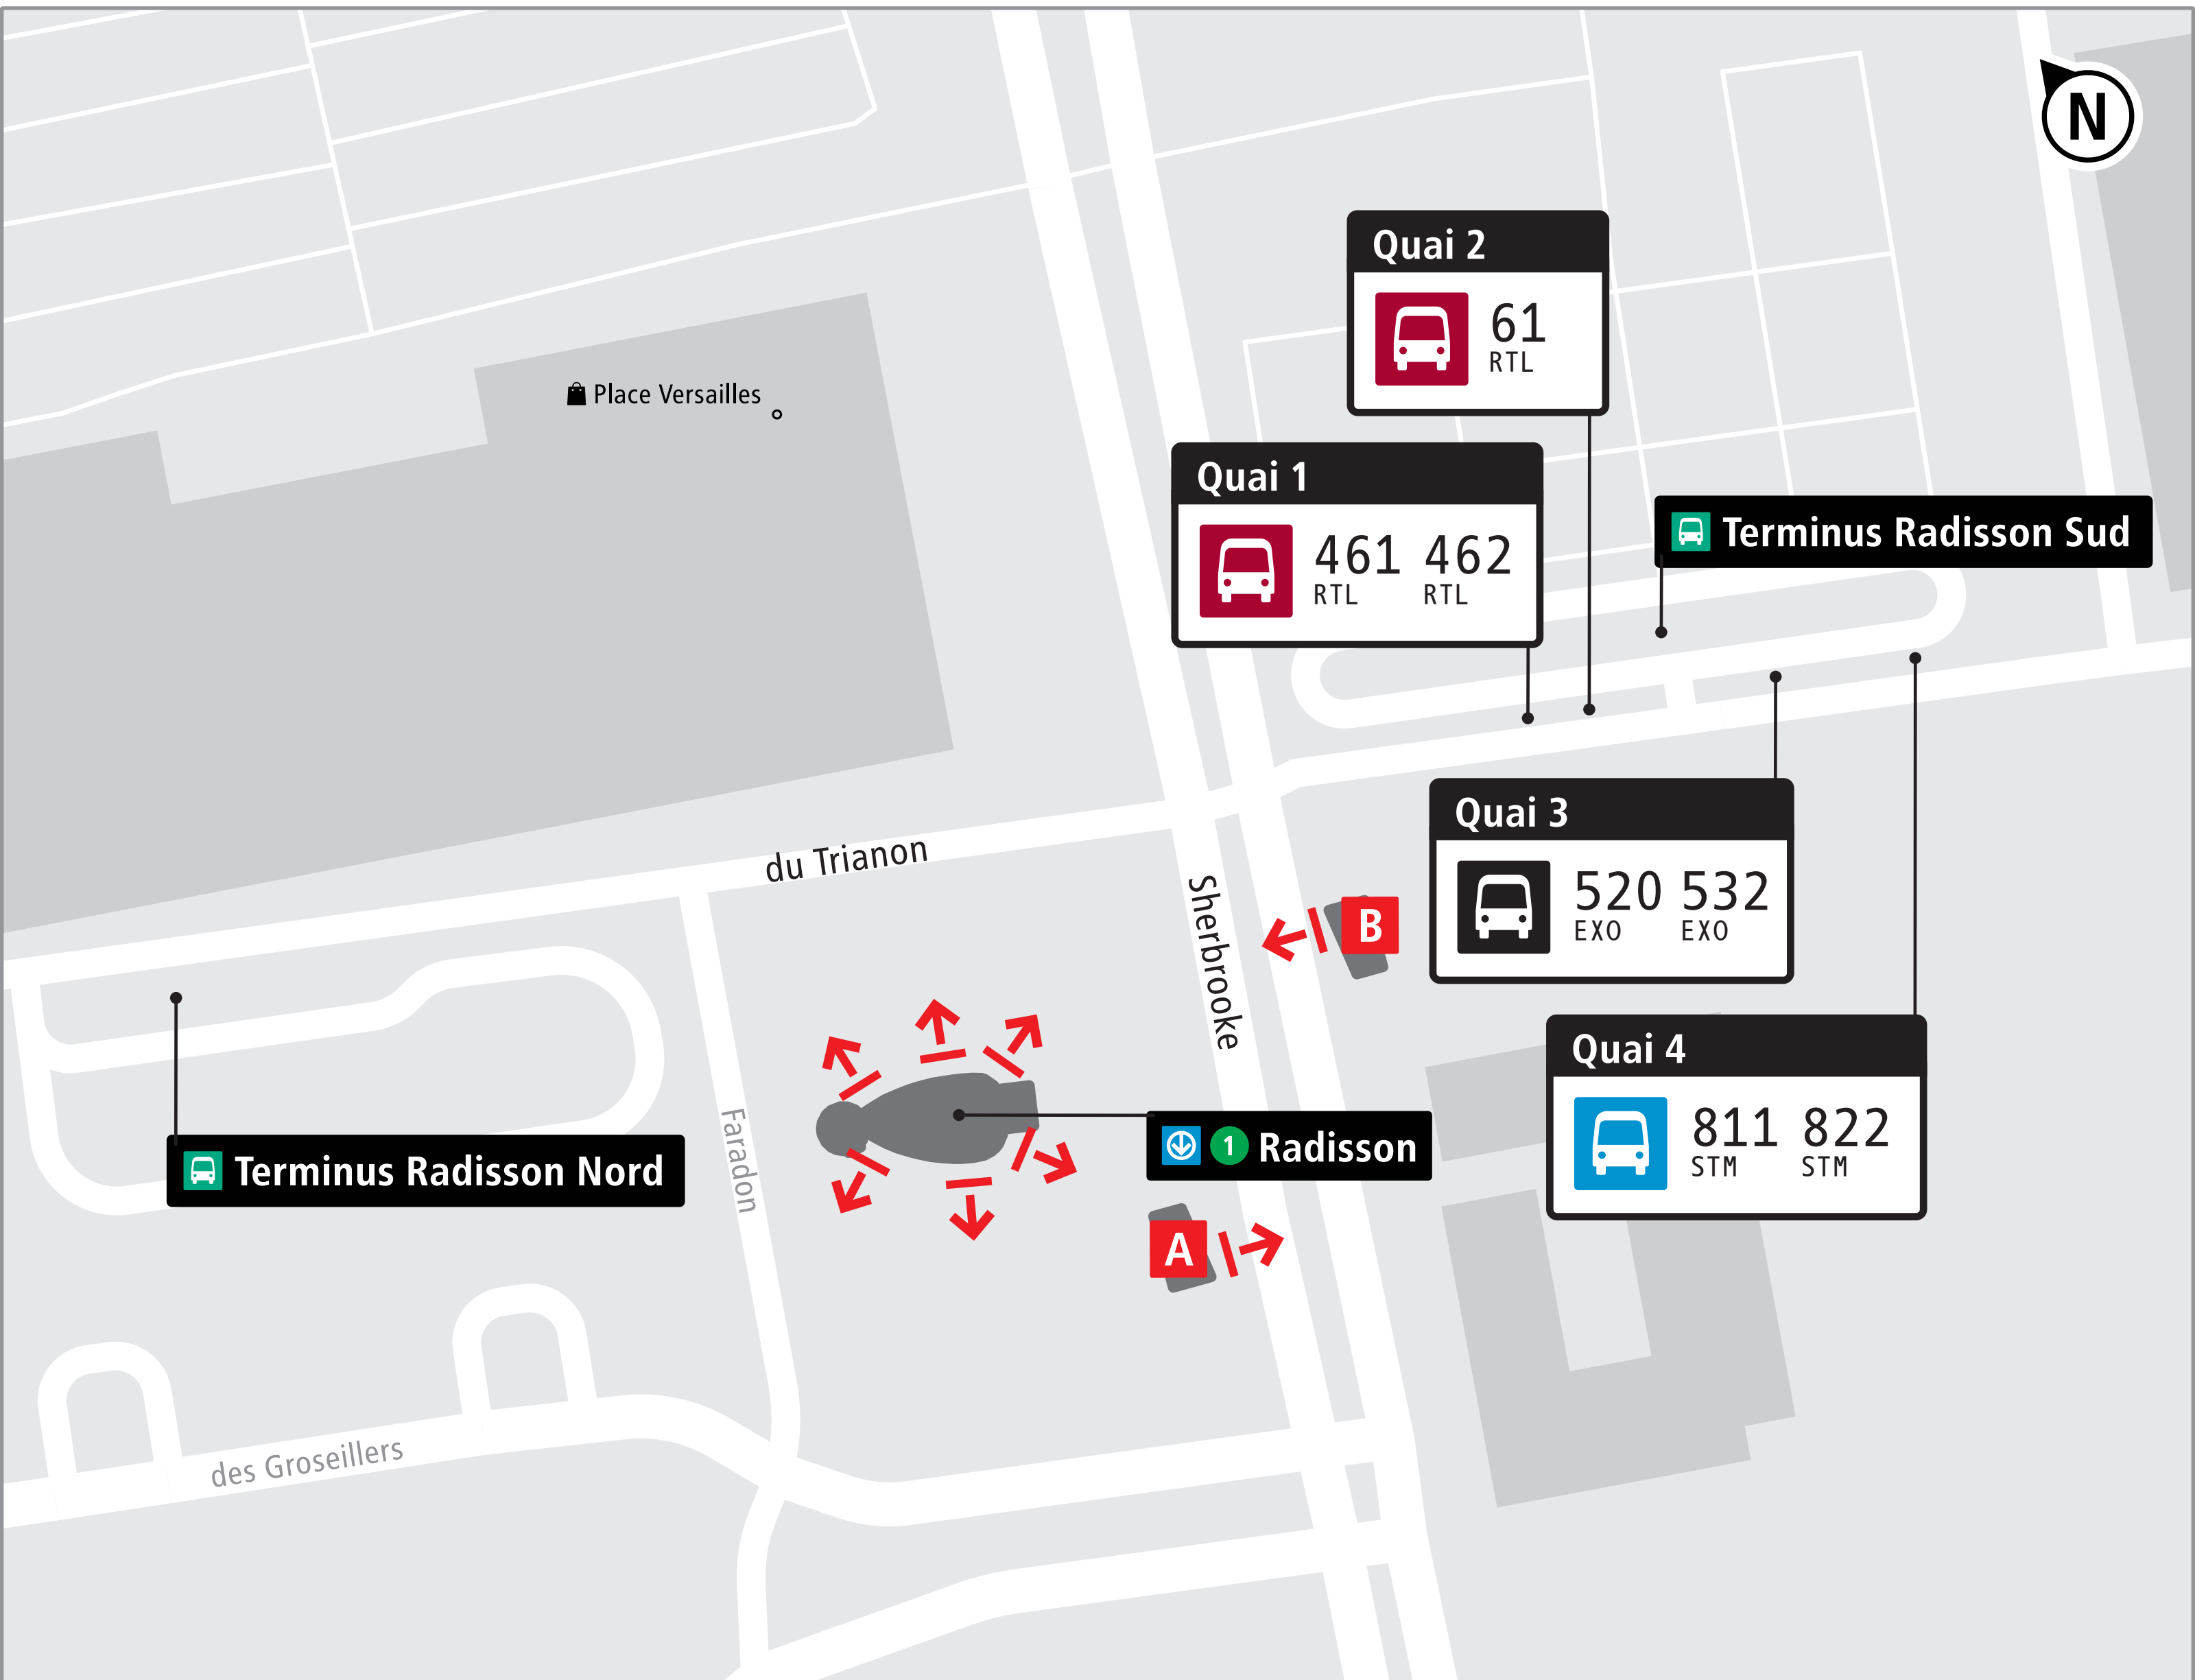

# Radisson terminus

## LEGEND

Station exit

Bus stops