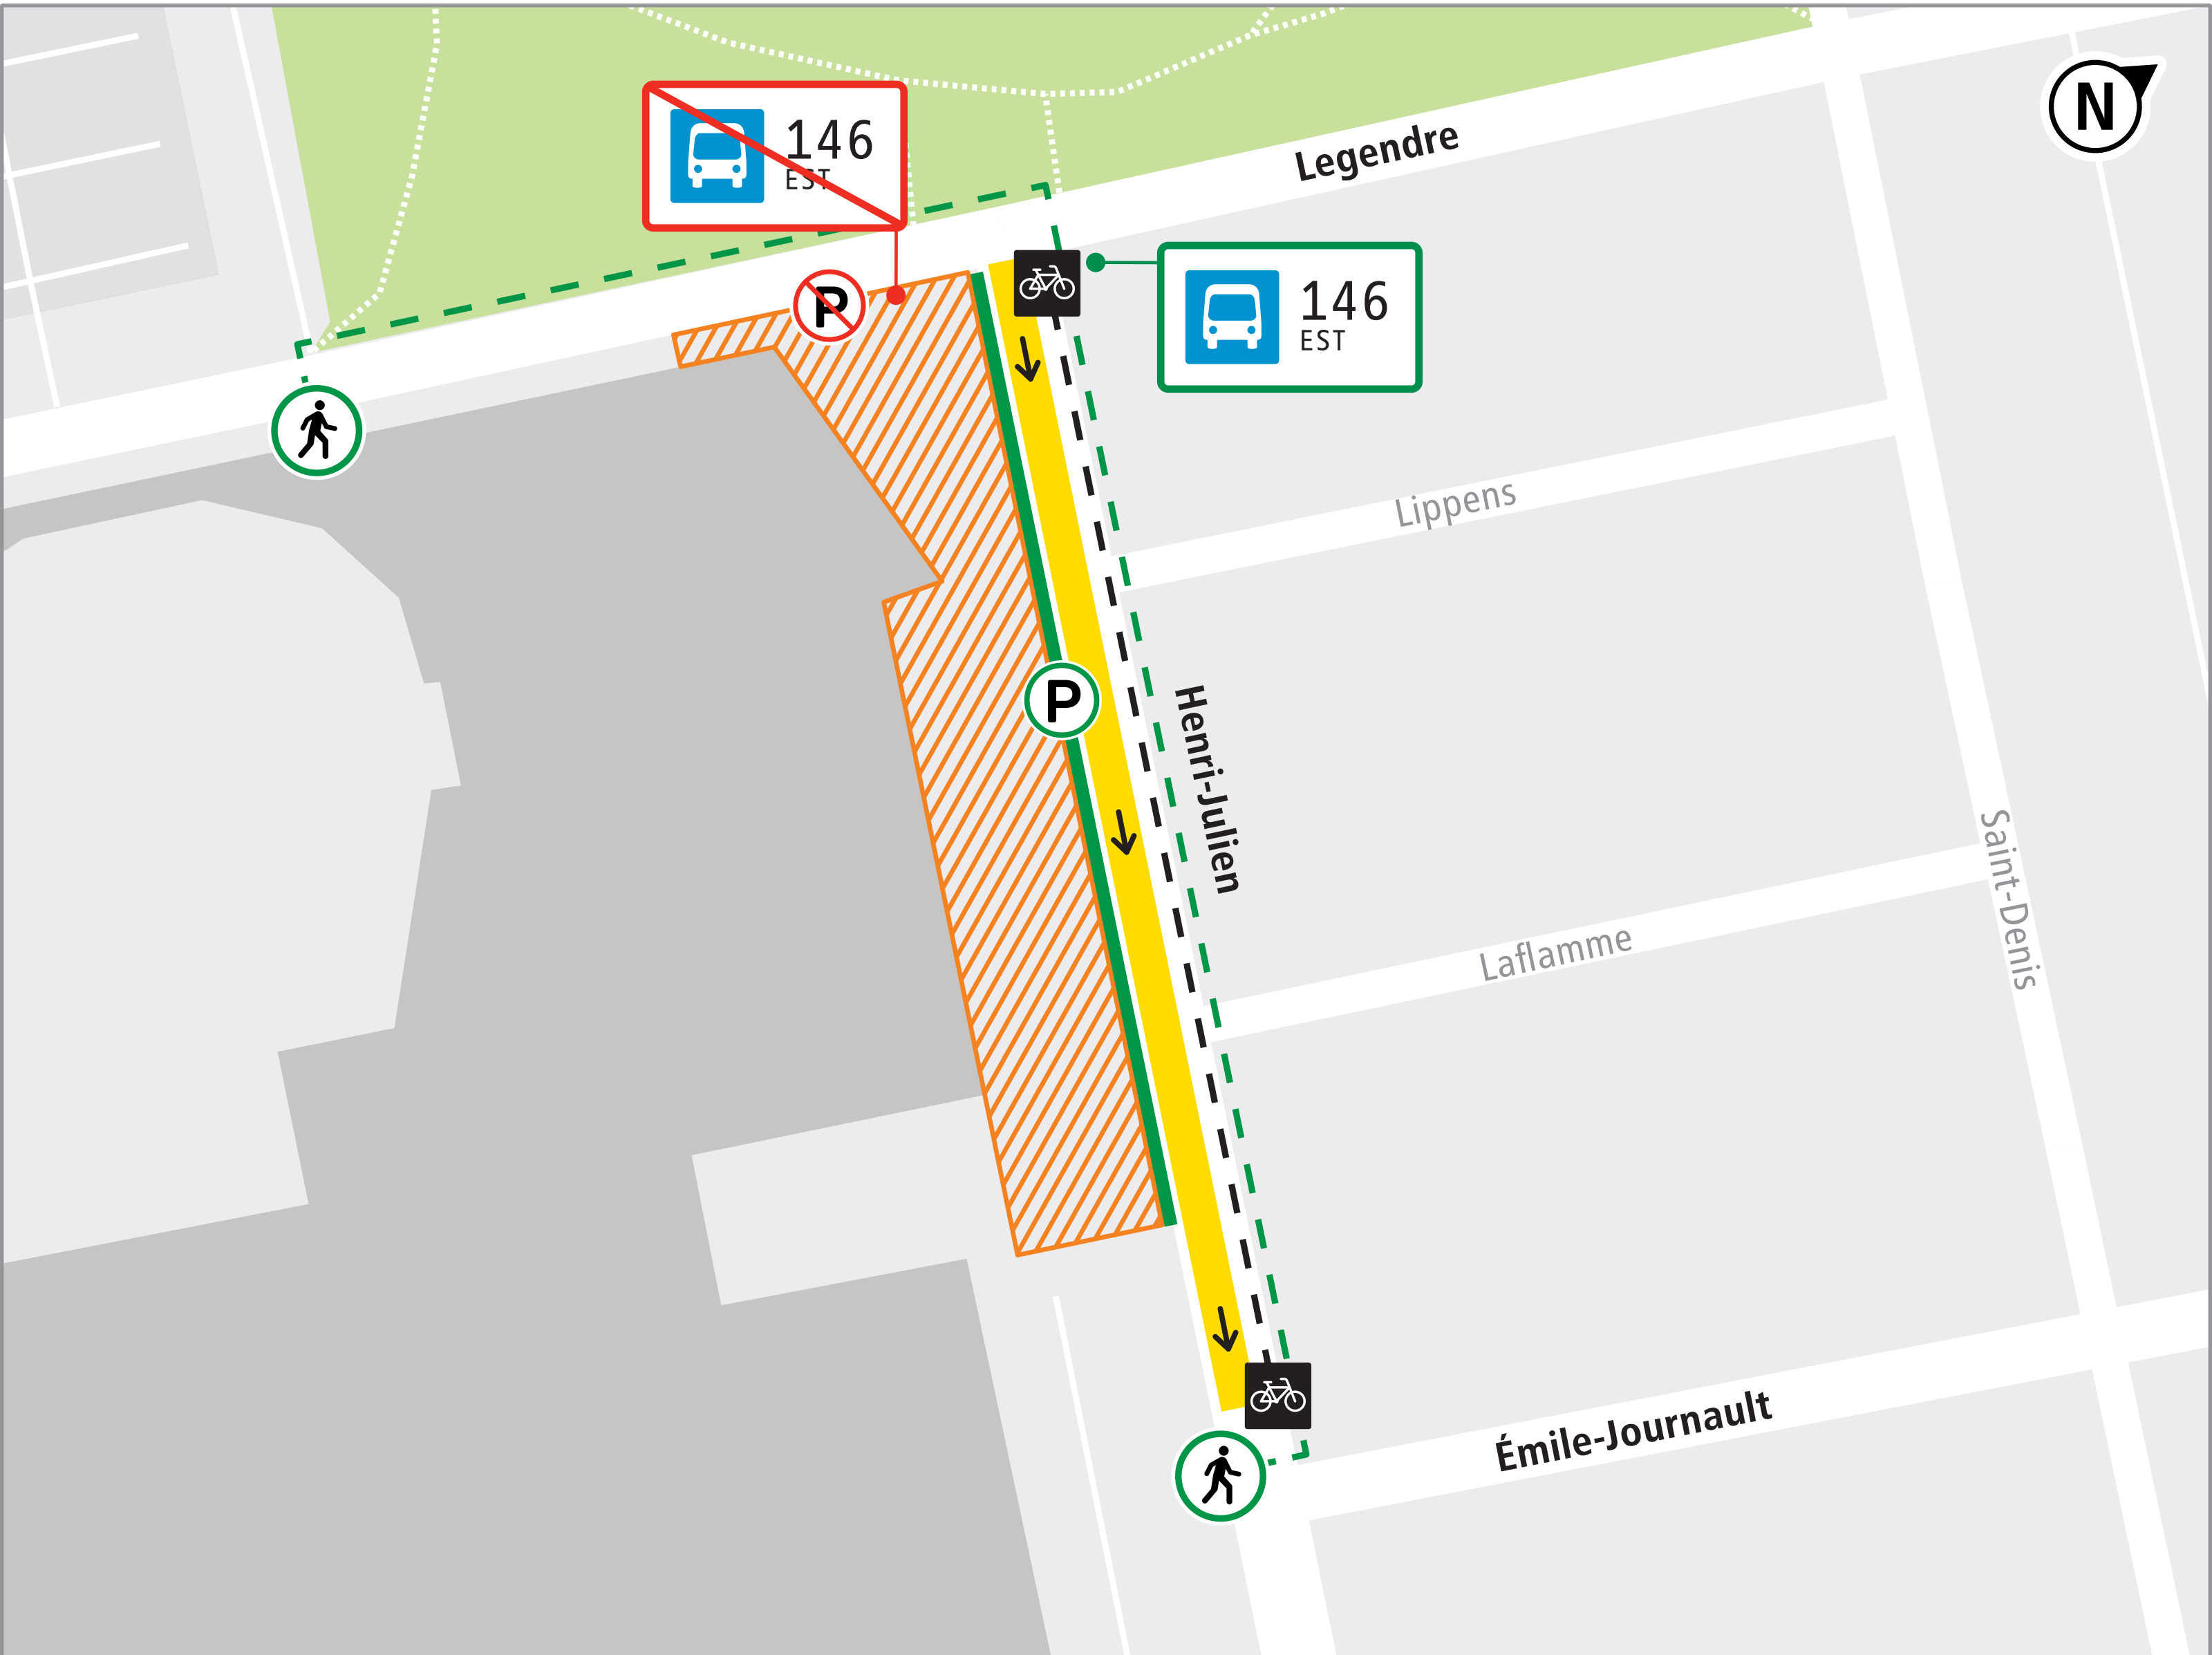

146
EST

Relocated bus stop

LEGEND

- 
Work zone
- 
Temporary bus stop
- 
Canceled bus stop
- 
One-way street
- 
Cancelled parking space
- 
Parking space
- 
Pedestrian passage way
- 
Bike path (two-way)